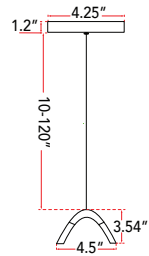

ABRA MODEL **10001PN-MB**

Two Bar up down pendant

FAMILY NAME **Eros**

UPC 00858083007801

FIXTURE MATERIAL				FIXTURE DIMENSIONS IN INCHES										
Frame Material	Finishes Available	Diffuser Type	Diffuser Finish	Diameter	Height	o.a.h	Width	Length	Ext	Weight	ADA	Location	Rating	Compliance
Steel	MB-Matte Black TS-Titanium Silver	Acrylic	White		2.4	10 to 120	4.5	48				Ceiling Mount only	Dry Location	cETL
LAMPING										Compatible Dimmers		Junction Box Type		SUPPLIED
Lamp Type	Lamp qty	Wattage	Max Wattage	Base	Kelvin	CRI	Initial Lumen's	Delivered Lumen's	Voltage	ELV		Standard 4 x 4 Octagon Box		10ft Cable
LED	2	21w	42w	Solid State Module	3000k	90+	3570	2499 estimated	120v	SPECIAL NOTES				