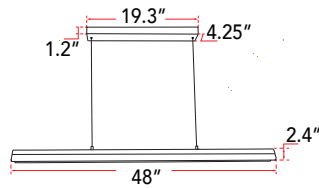

ABRA MODEL **10001PN-MB**

Two Bar up down pendant

FAMILY NAME **Eros**

UPC 00858083007801

FIXTURE MATERIAL				FIXTURE DIMENSIONS IN INCHES										
Frame Material	Finishes Available	Diffuser Type	Diffuser Finish	Diameter	Height	o.a.h	Width	Length	Ext	Weight	ADA	Location	Rating	Compliance
Steel	MB-Matte Black TS-Titanium Silver	Acrylic	White		2.4	10 to 120	4.5	48				Ceiling Mount only	Dry Location	cETL
LAMPING										Compatible Dimmers		Junction Box Type		SUPPLIED
Lamp Type	Lamp qty	Wattage	Max Wattage	Base	Kelvin	CRI	Initial Lumen's	Delivered Lumen's	Voltage	ELV		Standard 4 x 4 Octagon Box		10ft Cable
LED	2	21w	42w	Solid State Module	3000k	90+	3570	2499 estimated	120v	SPECIAL NOTES				