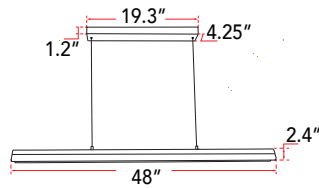

ABRA MODEL **10001PN-TS**

**Two Bar up down pendant**

FAMILY NAME **Eros**

UPC **00858083007818**

FIXTURE MATERIAL				FIXTURE DIMENSIONS IN INCHES										
Frame Material	Finishes Available	Diffuser Type	Diffuser Finish	Diameter	Height	o.a.h	Width	Length	Ext	Weight	ADA	Location	Rating	Compliance
Steel	TS-Titanium Silver MB-Matte Black	Acrylic	White		3.4	11 to 120	4.5	48				Ceiling Mount only	Dry Location	cETL
LAMPING										Compatible Dimmers		Junction Box Type		SUPPLIED
Lamp Type	Lamp qty	Wattage	Max Wattage	Base	Kelvin	CRI	Initial Lumen's	Delivered Lumen's	Voltage	ELV		Standard 4 x 4 Octagon Box		10ft Cable
LED	2	21w	42w	Solid State Module	3000k	90+	3570	2499 estimated	120v	SPECIAL NOTES				