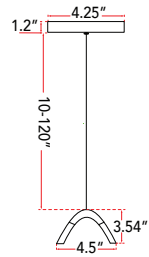

ABRA MODEL **10001PN-TS**

**Two Bar up down pendant**

FAMILY NAME **Eros**

UPC **00858083007818**

FIXTURE MATERIAL				FIXTURE DIMENSIONS IN INCHES										
Frame Material	Finishes Available	Diffuser Type	Diffuser Finish	Diameter	Height	o.a.h	Width	Length	Ext	Weight	ADA	Location	Rating	Compliance
Steel	TS-Titanium Silver MB-Matte Black	Acrylic	White		3.4	11 to 120	4.5	48				Ceiling Mount only	Dry Location	cETL
LAMPING										Compatible Dimmers		Junction Box Type		SUPPLIED
Lamp Type	Lamp qty	Wattage	Max Wattage	Base	Kelvin	CRI	Initial Lumen's	Delivered Lumen's	Voltage	ELV		Standard 4 x 4 Octagon Box		10ft Cable
LED	2	21w	42w	Solid State Module	3000k	90+	3570	2499 estimated	120v	SPECIAL NOTES				