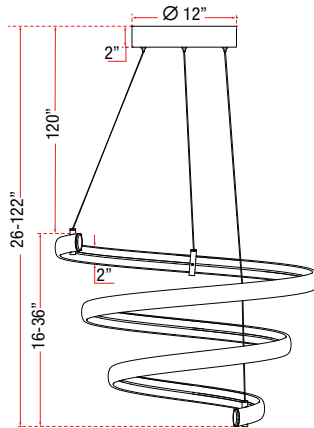

ABRA MODEL **10005PN-BZ**

Oval Spring Pendant

FAMILY NAME **Sling**

UPC **00858083007825**

FIXTURE MATERIAL				FIXTURE DIMENSIONS IN INCHES										
Frame Material	Finishes Available	Diffuser Type	Diffuser Finish	Diameter	Height	o.a.h	Width	Length	Ext	Weight	ADA	Location	Rating	Compliance
Aluminum	BZ-Bronze TS-Titanium Silver	Acrylic	White	31.5	3.54	10 to 120	0.6	46.9		32		Ceiling Mount only	Dry Location	cETL
LAMPING										Compatible Dimmers		Junction Box Type		SUPPLIED
Lamp Type	Lamp qty	Wattage	Max Wattage	Base	Kelvin	CRI	Initial Lumen's	Delivered Lumen's	Voltage	ELV		Standard 4 x 4 Octagon Box		10ft Cable
LED	1	160w	160w	Solid State Module	3000k	90+	13600	9520 estimated	120v	SPECIAL NOTES				

ABRA LIGHTING
NEOTERIC DESIGN

12151 Madera Way Riverside California 92503
Phone: 949-940-1155 • Toll Free 800-295-7121
www.abralighting.com

Project Name				
Date		Type		