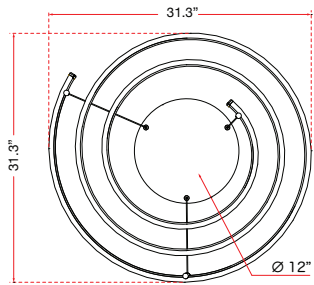

ABRA MODEL **10005PN-BZ**

Oval Spring Pendant

FAMILY NAME **Sling**

UPC **00858083007825**

FIXTURE MATERIAL				FIXTURE DIMENSIONS IN INCHES										
Frame Material	Finishes Available	Diffuser Type	Diffuser Finish	Diameter	Height	o.a.h	Width	Length	Ext	Weight	ADA	Location	Rating	Compliance
Aluminum	BZ-Bronze TS-Titanium Silver	Acrylic	White	31.5	3.54	10 to 120	0.6	46.9		32		Ceiling Mount only	Dry Location	cETL
LAMPING										Compatible Dimmers		Junction Box Type		SUPPLIED
Lamp Type	Lamp qty	Wattage	Max Wattage	Base	Kelvin	CRI	Initial Lumen's	Delivered Lumen's	Voltage	ELV		Standard 4 x 4 Octagon Box		10ft Cable
LED	1	160w	160w	Solid State Module	3000k	90+	13600	9520 estimated	120v	SPECIAL NOTES				