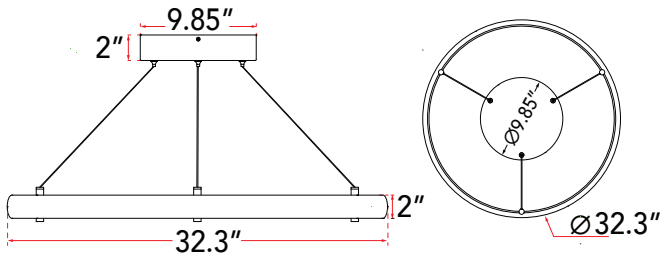

ABRA MODEL **10008PN-BZ**

Medium Ring Pendant

FAMILY NAME **Sling**

UPC **00858083007863**

FIXTURE MATERIAL				FIXTURE DIMENSIONS IN INCHES										
Frame Material	Finishes Available	Diffuser Type	Diffuser Finish	Diameter	Height	o.a.h	Width	Length	Ext	Weight	ADA	Location	Rating	Compliance
Aluminum	BZ-Bronze TS-Titanium Silver	Acrylic	White	32.3	2	12 to 120	0.5	12		22		Ceiling Mount only	Dry Location	cETL
LAMPING										Compatible Dimmers		Junction Box Type		SUPPLIED
Lamp Type	Lamp qty	Wattage	Max Wattage	Base	Kelvin	CRI	Initial Lumen's	Delivered Lumen's	Voltage	0-10v		Standard 4 x 4 Octagon Box		10ft Cable
LED	1	90w	90w	Solid State Module	3000k	90+	7650	5355 estimated	120v	SPECIAL NOTES				