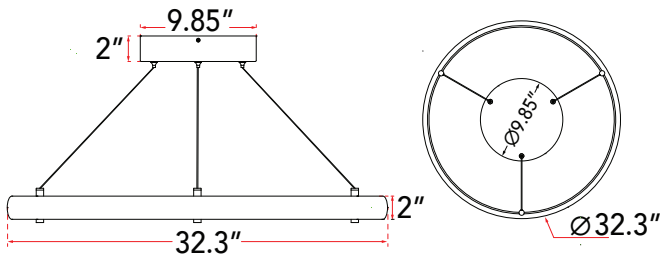

ABRA MODEL **10008PN-TS**

Medium Ring Pendant

FAMILY NAME **Sling**

UPC 00858083007870

FIXTURE MATERIAL				FIXTURE DIMENSIONS IN INCHES										
Frame Material	Finishes Available	Diffuser Type	Diffuser Finish	Diameter	Height	o.a.h	Width	Length	Ext	Weight	ADA	Location	Rating	Compliance
Aluminum	TS-Titanium Silver BZ-Bronze	Acrylic	White	32.3	2	12 to 120	0.5	12		22		Ceiling Mount only	Dry Location	cETL
LAMPING										Compatible Dimmers		Junction Box Type		SUPPLIED
Lamp Type	Lamp qty	Wattage	Max Wattage	Base	Kelvin	CRI	Initial Lumen's	Delivered Lumen's	Voltage	0-10v		Standard 4 x 4 Octagon Box		10ft Cable
LED	1	90w	90w	Solid State Module	3000k	90+	7650	5355 estimated	120v	SPECIAL NOTES				