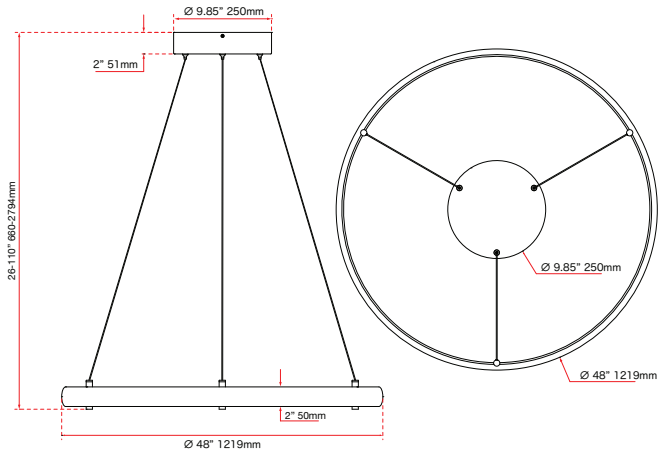

FAMILY NAME 10010PN-TS **XLarge Ring Pendant**
ABRA MODEL Sling

FIXTURE MATERIAL				FIXTURE DIMENSIONS IN INCHES										
Frame Material	Finishes Available	Diffuser Type	Diffuser Finish	Diameter	Height	o.a.h	Width	Length	Ext	Weight	ADA	Location	Rating	Compliance
Aluminum	TS-Titanium Silver	Acrylic	White	48	2	12 to 120	0.5	12		32		Ceiling Mount only	Damp Location	cETL
LAMPING										Compatible Dimmers		Junction Box Type		SUPPLIED
Lamp Type	Lamp qty	Wattage	Max Wattage	Base	Kelvin	CRI	Initial Lumen's	Delivered Lumen's	Voltage	CL, ELV		Standard 4 x 4 Octagon Box		10ft Cable
LED	1	135w	135w	Solid State Module	3000k	90+	11475	8200 estimated	120-277v	SPECIAL NOTES				