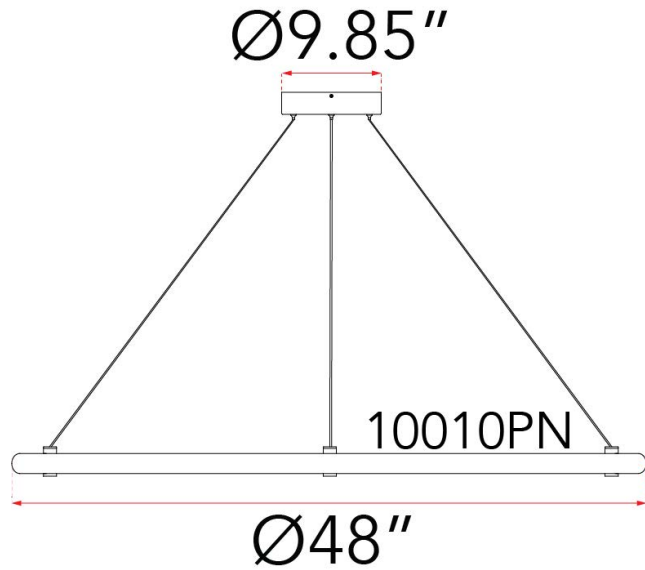

ABRA MODEL **10010PN-TS**

Large Ring Pendant

FAMILY NAME **Sling**

UPC **00810035191525**

FIXTURE MATERIAL				FIXTURE DIMENSIONS IN INCHES										
Frame Material	Finishes Available	Diffuser Type	Diffuser Finish	Diameter	Height	o.a.h	Width	Length	Ext	Weight	ADA	Location	Rating	Compliance
Aluminum	TS-Titanium Silver	Acrylic	White	48	2	12 to 120	0.5					Ceiling Mount only	Dry Location	cETL
LAMPING										Compatible Dimmers		Junction Box Type		SUPPLIED
Lamp Type	Lamp qty	Wattage	Max Wattage	Base	Kelvin	CRI	Initial Lumen's	Delivered Lumen's	Voltage	0-10v		Standard 4 x 4 Octagon Box		10ft Cable
LED	1	135w	135w	Solid State Module	3000k	90+	11475	8033 estimated	120v	SPECIAL NOTES				