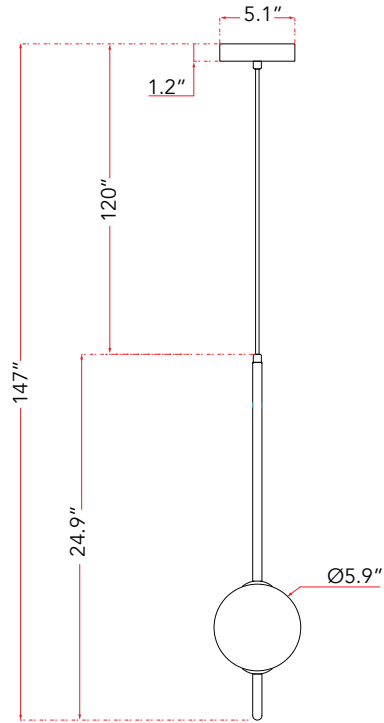

ABRA MODEL **10020PN-BN**

**1-Light Orb Pendant**

ABRA Model **Bâton**

UPC 00810035192683

**FIXTURE MATERIAL**

Frame Material	Finishes Available	Diffuser	Finish
Steel	BN-Brushed Nickel MB-Matte Black	Glass	Opal

**DIMENSIONS IN INCHES**

Fixture		
Diameter	Height	Cord
6	25	120

**CERTIFICATION**

Label	Location	Rating
cETL	Ceiling	Dry Location

**LAMPING**

Lamp Type	Lamp qty	Wattage	Max Watt- age	Base	Kelvin	CRI	Initial Lumen's	Delivered Lumen's	Voltage
LED	1	12w	12w	Modules	3000k	90	1020	714 estimated	120v

**COMPATIBLE DIM-  
MER'S**

CL, ELV
---------

**J-BOX TYPE**

Octagonal
-----------

**SUPPLIED**

--

**SPECIAL NOTES**

--

**ABRA LIGHTING**  
NEOTERIC DESIGN

12151 Madera Way Riverside California 92503  
Phone: 949-940-1155 • Toll Free 800-295-7121  
www.abralighting.com

**Project Name**

**Date**

**Type**