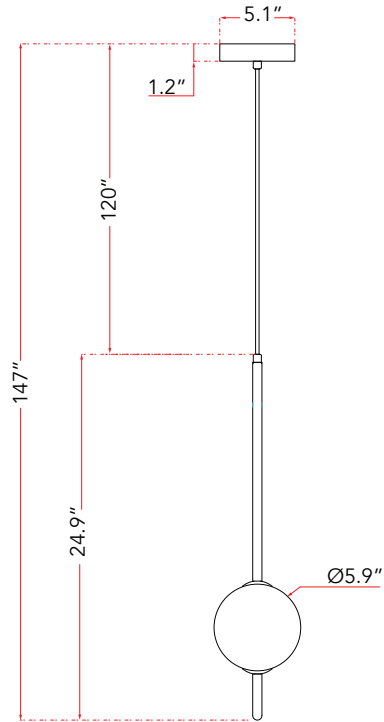

ABRA MODEL **10020PN-MB**

**1-Light Orb Pendant**

ABRA Model **Bâton**

UPC 00810035192676

**FIXTURE MATERIAL**

Frame Material	Finishes Available	Diffuser	Finish
Steel	MB-Matte Black BN-Brushed Nickel	Glass	Opal

**DIMENSIONS IN INCHES**

Fixture		
Diameter	Height	Cord
6	25	120

**CERTIFICATION**

Label	Location	Rating
cETL	Ceiling	Dry Location

**LAMPING**

Lamp Type	Lamp qty	Wattage	Max Watt- age	Base	Kelvin	CRI	Initial Lumen's	Delivered Lumen's	Voltage
LED	1	12w	12w	Modules	3000k	90	1020	714 estimated	120v

**COMPATIBLE DIM-  
MER'S**

CL, ELV
---------

**J-BOX TYPE**

Octagonal
-----------

**SUPPLIED**

--

**SPECIAL NOTES**

--