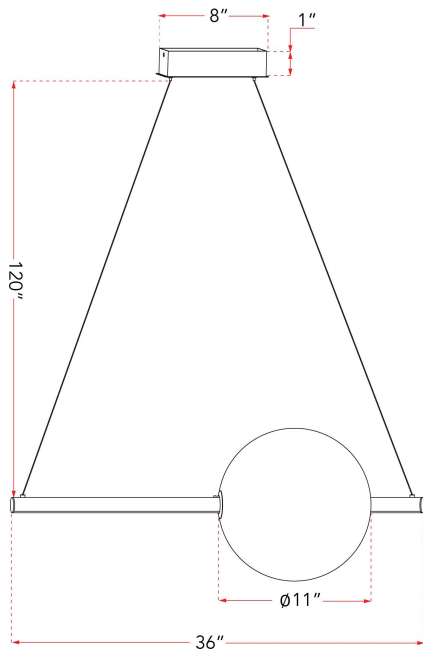

ABRA MODEL **10023PN-BA**

Linear Bar Pendant with Up-Down Illumination and Opal Glass Orb

FAMILY NAME **Orb**

UPC 00810035191532

FIXTURE MATERIAL			
Frame Material	Finishes Available	Diffuser	
		Type	Finish
Steel	BA-Brushed Aluminum CH-Chrome, BL-Black	Glass	Opal

DIMENSIONS IN INCHES										
Fixture			Diffuser		Canopy			Cable		
Length	Height	oah	Diam	Height	Length	Width	Depth	Length		
36	11	120	11	11	8	4.75	1	120		

CERTIFICATION		
Location	Rating	Compliance
Ceiling	Dry	cETLus