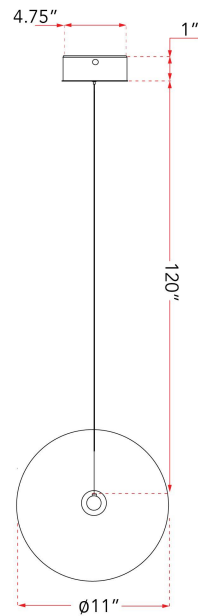

ABRA MODEL **10023PN-BA**

Linear Bar Pendant with Up-Down Illumination and Opal Glass Orb

FAMILY NAME **Orb**

UPC 00810035191532

FIXTURE MATERIAL			
Frame Material	Finishes Available	Diffuser	
		Type	Finish
Steel	BA-Brushed Aluminum CH-Chrome, BL-Black	Glass	Opal

DIMENSIONS IN INCHES										
Fixture			Diffuser		Canopy			Cable		
Length	Height	oah	Diam	Height	Length	Width	Depth	Length		
36	11	120	11	11	8	4.75	1	120		

CERTIFICATION		
Location	Rating	Compliance
Ceiling	Dry	cETLus

LAMPING									
Lamp Type	Lamp qty	Wattage	Max Wattage	Base	Kelvin	CRI	Initial Lumen's	Delivered Lumen's	Voltage
LED	2	22w 8w	30w	Module	3000k	90	2550	1785 estimated	120v

COMPATIBLE DIMMER'S
CL, ELV

J-BOX TYPE
4 x 4 Octagonal