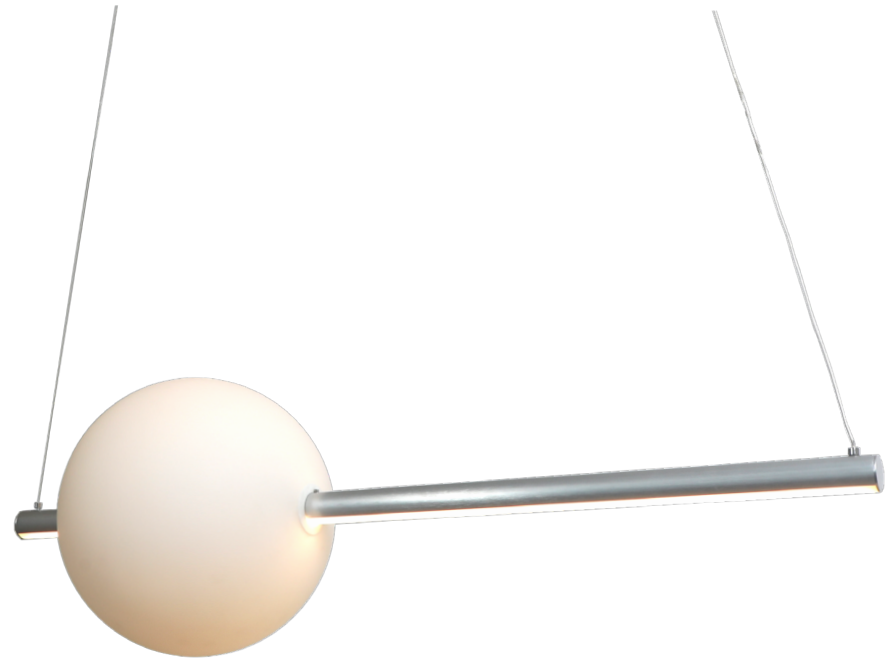

ABRA MODEL **10023PN-BA**

Linear Bar Pendant with Up-Down Illumination and Opal Glass Orb

FAMILY NAME **Orb**

UPC 00810035191532

FIXTURE MATERIAL			
Frame Material	Finishes Available	Diffuser	
		Type	Finish
Steel	BA-Brushed Aluminum CH-Chrome, BL-Black	Glass	Opal

DIMENSIONS IN INCHES										
Fixture			Diffuser		Canopy			Cable		
Length	Height	oah	Diam	Height	Length	Width	Depth	Length		
36	11	120	11	11	8	4.75	1	120		

CERTIFICATION		
Location	Rating	Compliance
Ceiling	Dry	cETLus