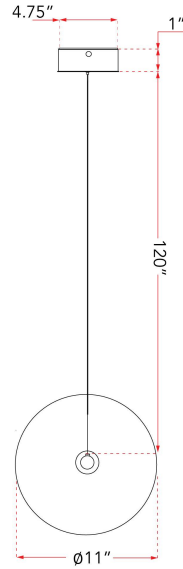

ABRA MODEL **10023PN-BL**
 FAMILY NAME **Orb**

Linear Bar Pendant with Up-Down Illumination and Opal Glass Orb
 UPC 00810035192690

FIXTURE MATERIAL			
Frame Material	Finishes Available	Diffuser	
		Type	Finish
Steel	BA-Brushed Aluminum CH-Chrome, BL-Black	Glass	Opal

DIMENSIONS IN INCHES										
Fixture			Diffuser		Canopy			Cable		
Length	Height	oah	Diam	Height	Length	Width	Depth	Length		
36	11	120	11	11	8	4.75	1	120		

CERTIFICATION		
Location	Rating	Compliance
Ceiling	Dry	cETLus

LAMPING									
Lamp Type	Lamp qty	Wattage	Max Wattage	Base	Kelvin	CRI	Initial Lumen's	Delivered Lumen's	Voltage
LED	2	22w 8w	30w	Module	3000k	90	2,550	1785 estimated	120v

COMPATIBLE DIMMER'S
CL, ELV

J-BOX TYPE
4 x 4 Octagonal