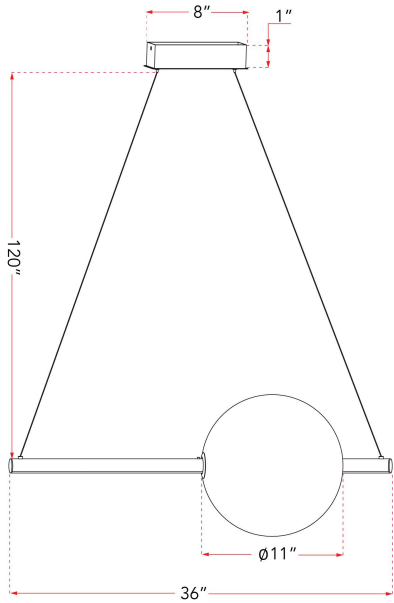

ABRA MODEL **10023PN-BL**
 FAMILY NAME **Orb**

Linear Bar Pendant with Up-Down Illumination and Opal Glass Orb
 UPC 00810035192690

FIXTURE MATERIAL			
Frame Material	Finishes Available	Diffuser	
		Type	Finish
Steel	BA-Brushed Aluminum CH-Chrome, BL-Black	Glass	Opal

DIMENSIONS IN INCHES										
Fixture			Diffuser		Canopy			Cable		
Length	Height	oah	Diam	Height	Length	Width	Depth	Length		
36	11	120	11	11	8	4.75	1	120		

CERTIFICATION		
Location	Rating	Compliance
Ceiling	Dry	cETLus

LAMPING									
Lamp Type	Lamp qty	Wattage	Max Wattage	Base	Kelvin	CRI	Initial Lumen's	Delivered Lumen's	Voltage
LED	2	22w 8w	30w	Module	3000k	90	2,550	1785 estimated	120v

COMPATIBLE DIMMER'S
CL, ELV

J-BOX TYPE
4 x 4 Octagonal