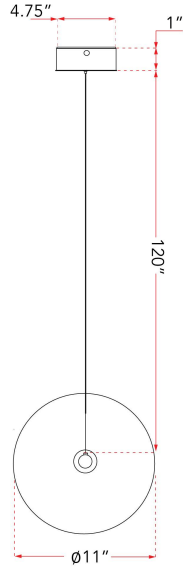

ABRA MODEL **10023PN-CH**
 FAMILY NAME **Orb**

Linear Bar Pendant with Up-Down Illumination and Opal Glass Orb
 UPC 00810035191549

FIXTURE MATERIAL			
Frame Material	Finishes Available	Diffuser	
		Type	Finish
Steel	BA-Brushed Aluminum CH-Chrome, BL-Black	Glass	Opal

DIMENSIONS IN INCHES										
Fixture			Diffuser		Canopy			Cable		
Length	Height	oah	Diam	Height	Length	Width	Depth	Length		
36	11	120	11	11	8	4.75	1	120		

CERTIFICATION		
Location	Rating	Compliance
Ceiling	Dry	cETLus

LAMPING									
Lamp Type	Lamp qty	Wattage	Max Wattage	Base	Kelvin	CRI	Initial Lumen's	Delivered Lumen's	Voltage
LED	2	22w 8w	30w	Module	3000k	90	2,550	1785 estimated	120v

COMPATIBLE DIMMER'S
CL, ELV

J-BOX TYPE
4 x 4 Octagonal