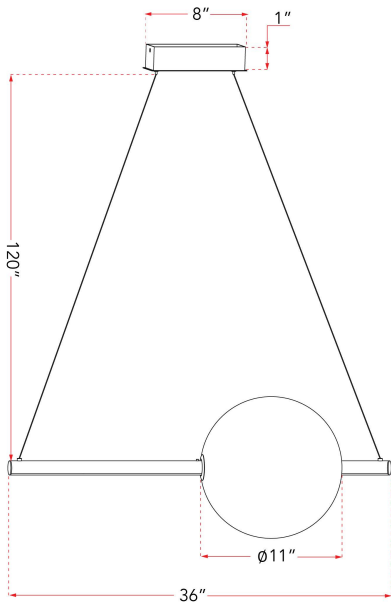

ABRA MODEL **10023PN-CH**
 FAMILY NAME **Orb**

Linear Bar Pendant with Up-Down Illumination and Opal Glass Orb
 UPC 00810035191549

FIXTURE MATERIAL			
Frame Material	Finishes Available	Diffuser	
		Type	Finish
Steel	BA-Brushed Aluminum CH-Chrome, BL-Black	Glass	Opal

DIMENSIONS IN INCHES										
Fixture			Diffuser		Canopy			Cable		
Length	Height	oah	Diam	Height	Length	Width	Depth	Length		
36	11	120	11	11	8	4.75	1	120		

CERTIFICATION		
Location	Rating	Compliance
Ceiling	Dry	cETLus

LAMPING									
Lamp Type	Lamp qty	Wattage	Max Wattage	Base	Kelvin	CRI	Initial Lumen's	Delivered Lumen's	Voltage
LED	2	22w 8w	30w	Module	3000k	90	2,550	1785 estimated	120v

COMPATIBLE DIMMER'S
CL, ELV

J-BOX TYPE
4 x 4 Octagonal