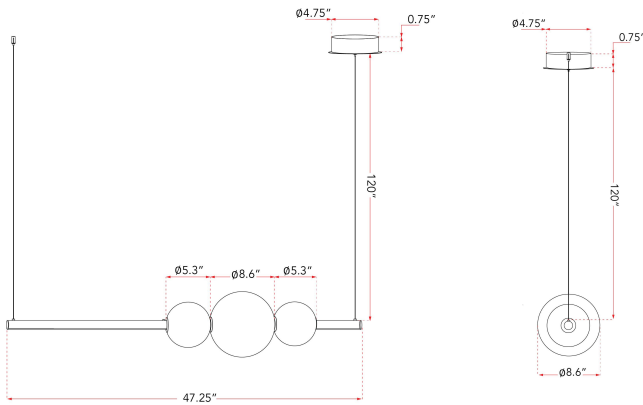

ABRA MODEL 10024PN-BA
FAMILY NAME Orb

Linear Bar Pendant with Up-Down Illumination and 3 Opal Glass Orb's
UPC 00810035191556

FIXTURE MATERIAL

Frame Material	Finishes Available	Diffuser	Finish
Steel	BN-Brushed Nickel CH-Chrome, BL-Black	Glass	Opal

DIMENSIONS IN INCHES

Fixture		1 Glass	2 Glass	Cable	Canopy	
Length	Width	Diameter		Length	Diam	Depth
47.25	8.7	8.6	5.3	120	4.75	0.75

CERTIFICATION

Label	Location	Rating
cETLus	Ceiling	Dry Location

LAMPING

Lamp Type	Lamp qty	Wattage	Max Wattage	Base	Kelvin	CRI	Initial Lumen's	Delivered Lumen's	Voltage
LED	2	24w 10w	34w	Modules	3000k	90	2,890	Est 2023	120v

COMPATIBLE DIMMER'S

CL, ELV

J-BOX TYPE

Octagonal

SUPPLIED