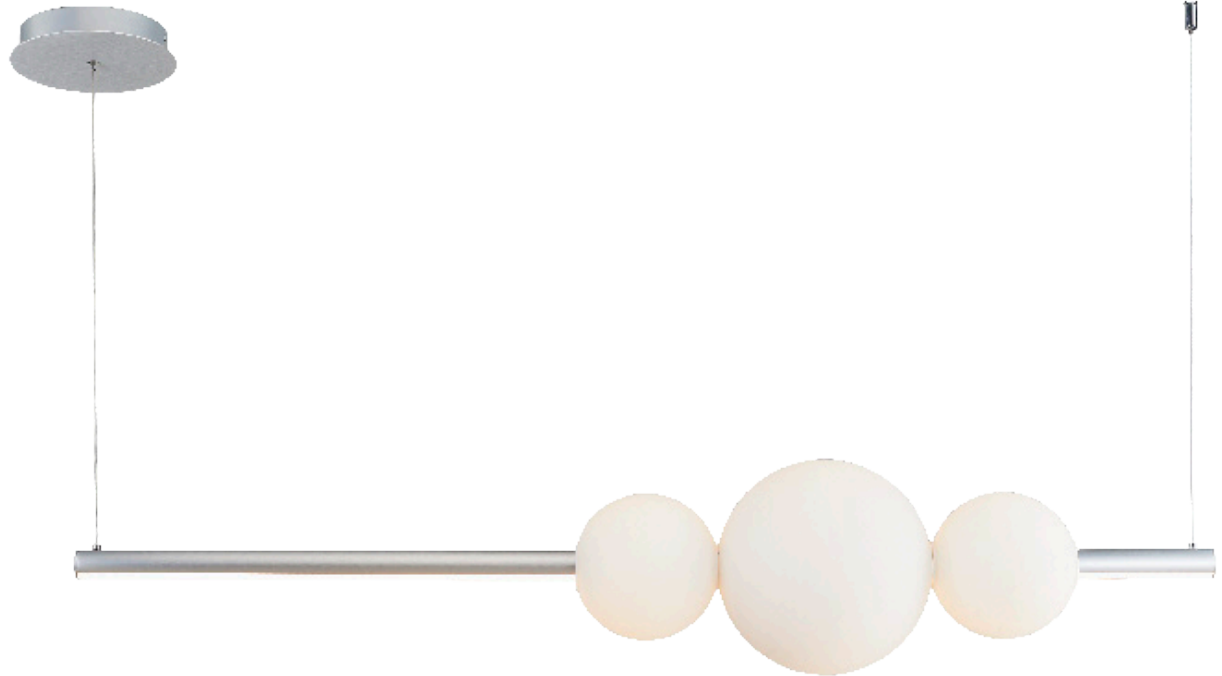

ABRA MODEL 10024PN-BA
FAMILY NAME Orb

Linear Bar Pendant with Up-Down Illumination and 3 Opal Glass Orb's
UPC 00810035191556

FIXTURE MATERIAL

Frame Material	Finishes Available	Diffuser	Finish
Steel	BN-Brushed Nickel CH-Chrome, BL-Black	Glass	Opal

DIMENSIONS IN INCHES

Fixture		1 Glass	2 Glass	Cable	Canopy	
Length	Width	Diameter		Length	Diam	Depth
47.25	8.7	8.6	5.3	120	4.75	0.75

CERTIFICATION

Label	Location	Rating
cETLus	Ceiling	Dry Location

LAMPING

Lamp Type	Lamp qty	Wattage	Max Wattage	Base	Kelvin	CRI	Initial Lumen's	Delivered Lumen's	Voltage
LED	2	24w 10w	34w	Modules	3000k	90	2,890	Est 2023	120v

COMPATIBLE DIMMER'S

CL, ELV

J-BOX TYPE

Octagonal

SUPPLIED