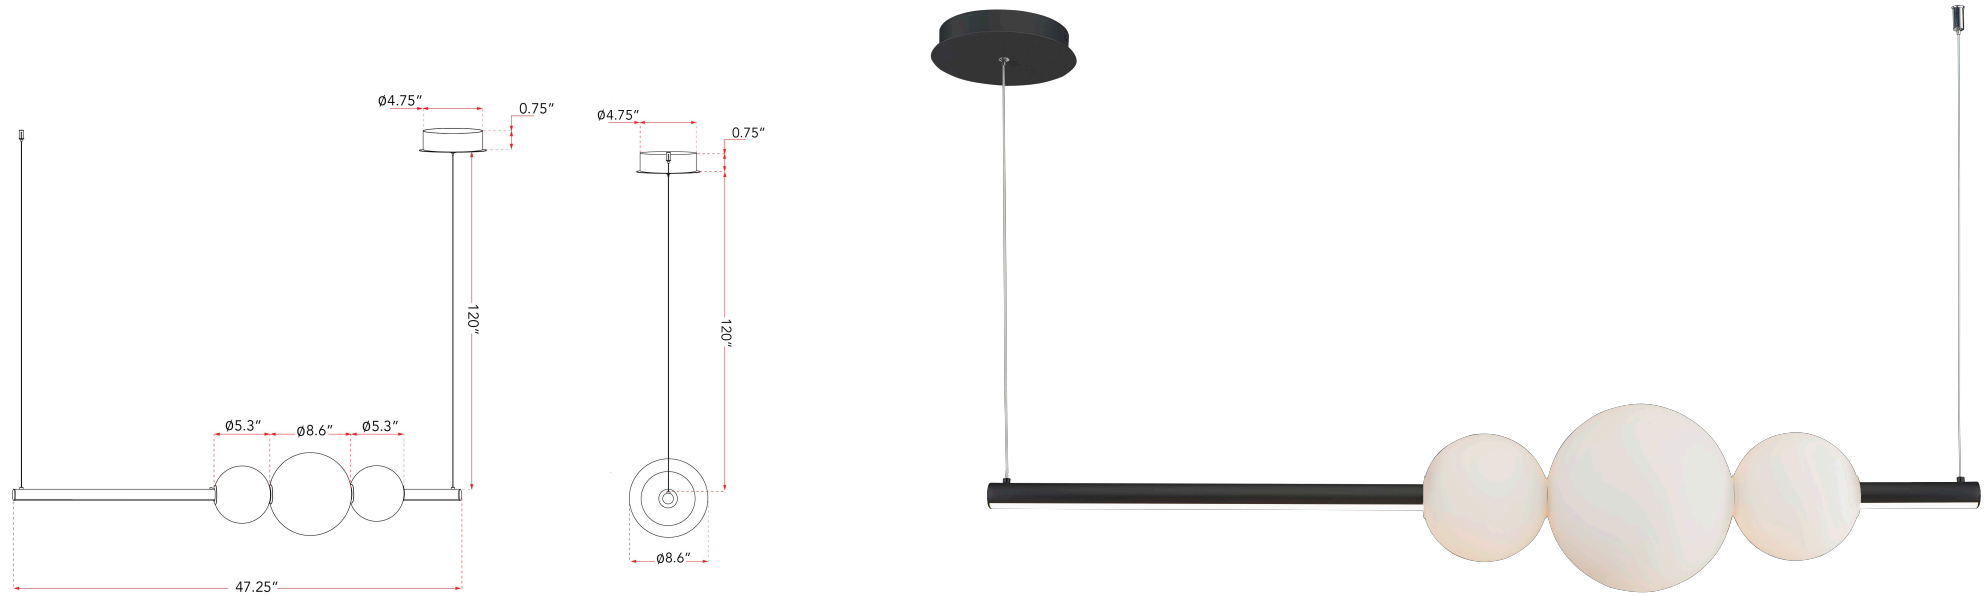

ABRA MODEL 10024PN-BL
FAMILY NAME Orb

Linear Bar Pendant with Up-Down Illumination and 3 Opal Glass Orb's
UPC 00810035192706

FIXTURE MATERIAL

Frame Material	Finishes Available	Diffuser	Finish
Steel	BN-Brushed Nickel CH-Chrome BL-Black	Glass	Opal

DIMENSIONS IN INCHES

Fixture		1 Glass	2 Glass	Cable	Canopy	
Length	Width	Diameter		Length	Diam	Depth
47.25	8.7	8.6	5.3	120	4.75	0.75

CERTIFICATION

Label	Location	Rating
cETLus	Ceiling	Dry Location

LAMPING

Lamp Type	Lamp qty	Wattage	Max Wattage	Base	Kelvin	CRI	Initial Lumen's	Delivered Lumen's	Voltage
LED	2	24w 10w	34w	Modules	3000k	90	2890	Est 2023	120v

COMPATIBLE DIMMER'S

CL, ELV

J-BOX TYPE

Octagonal

SUPPLIED