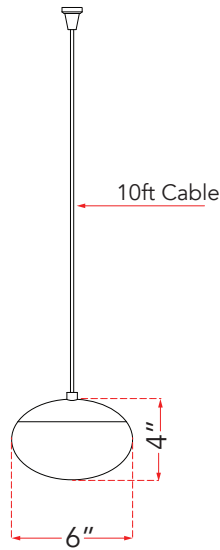

**FAMILY NAME** 10060PN-MB.BB

**Teardrop Crystal Glass Pendant Includes 120" Cord and Uni-Jack Plug**

**ABRA MODEL** Athena

**UPC** 00810035192744

Front Elevation

Top Elevation

FIXTURE MATERIAL				FIXTURE DIMENSIONS IN INCHES									
Frame Material	Finishes Available	Diffuser Type	Diffuser Finish	Diameter	Height	o.a.h	Width	Length	Ext	ADA	Location	Rating	Compliance
Metal	MB:BB-Matte Black:Brushed Brass BN-Brushed Nickel	Glass	Crystal		4	120	2.4	6			Ceiling Mount only	Dry Location	cETLus
LAMPING										Compatible Dimmers	Junction Box Type	SUPPLIED	
Lamp Type	Lamp qty	Wattage	Max Wattage	Base	Kelvin	CRI	Initial Lumen's	Delivered Lumen's	Voltage	Triac, CL,ELV	Standard 4 x 4 Octagon Box	Lamps	
LED	1	6w	6w	Solid State Module	3000k	90+	510	357 estimated	120v	SPECIAL NOTES			