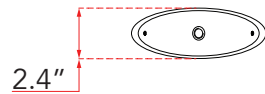

**FAMILY NAME** 10060PN-MB.BB

**Teardrop Crystal Glass Pendant Includes 120" Cord and Uni-Jack Plug**

**ABRA MODEL** Athena

**UPC** 00810035192744

Front Elevation

Top Elevation

FIXTURE MATERIAL				FIXTURE DIMENSIONS IN INCHES									
Frame Material	Finishes Available	Diffuser Type	Diffuser Finish	Diameter	Height	o.a.h	Width	Length	Ext	ADA	Location	Rating	Compliance
Metal	MB:BB-Matte Black:Brushed Brass BN-Brushed Nickel	Glass	Crystal		4	120	2.4	6			Ceiling Mount only	Dry Location	cETLus
LAMPING										Compatible Dimmers	Junction Box Type	SUPPLIED	
Lamp Type	Lamp qty	Wattage	Max Wattage	Base	Kelvin	CRI	Initial Lumen's	Delivered Lumen's	Voltage	Triac, CL,ELV	Standard 4 x 4 Octagon Box	Lamps	
LED	1	6w	6w	Solid State Module	3000k	90+	510	357 estimated	120v	SPECIAL NOTES			