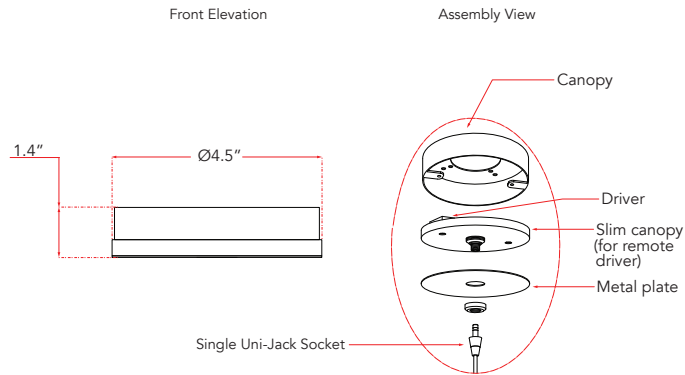

FAMILY NAME 10080CP-MB

ABRA MODEL Canopy

Convertible Flat or Barrel Canopy Including Uni-Jack Socket

UPC 00810035192966

FIXTURE MATERIAL				FIXTURE DIMENSIONS IN INCHES									
Frame Material	Finishes Available	Diffuser Type	Diffuser Finish	Diameter	Height	o.a.h	Width	Length	Ext	ADA	Location	Rating	Compliance
Steel	MB-Matte Black BN-Brushed Nickel			4.5	1.4						Ceiling Mount only	Dry Location	cETLus
LAMPING										Compatible Dimmers	Junction Box Type	SUPPLIED	
Lamp Type	Lamp qty	Wattage	Max Wattage	Base	Kelvin	CRI	Initial Lumen's	Delivered Lumen's	Voltage	Triac, CL,ELV	Standard 4 x 4 Octagon Box		
LED	1	6w	6w	Solid State Module	3000k	90+			120v	SPECIAL NOTES			