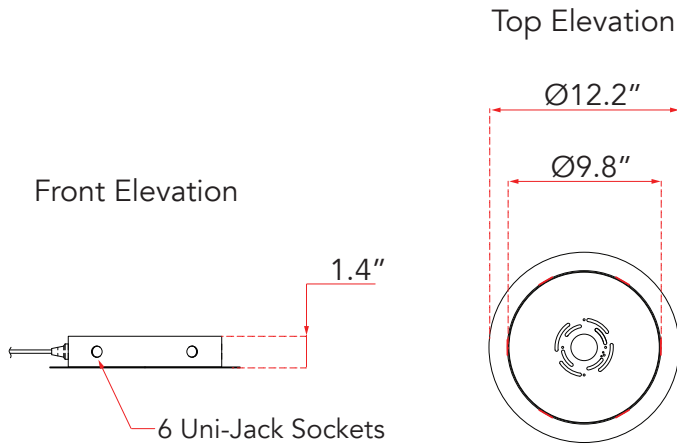

FAMILY NAME **10082CP-MB**

Six-Port Uni-Jack Canopy

ABRA MODEL **Canopy**

UPC **00810035193000**

FIXTURE MATERIAL				FIXTURE DIMENSIONS IN INCHES									
Frame Material	Finishes Available	Diffuser Type	Diffuser Finish	Diameter	Height	o.a.h	Width	Length	Ext	ADA	Location	Rating	Compliance
Steel	MB-Matte Black BN-Brushed Nickel			12.2	1.4						Ceiling Mount only	Dry Location	cETLus
LAMPING										Compatible Dimmers	Junction Box Type	SUPPLIED	
Lamp Type	Lamp qty	Wattage	Max Wattage	Base	Kelvin	CRI	Initial Lumen's	Delivered Lumen's	Voltage	Triac, CL,ELV	Standard 4 x 4 Octagon Box		
LED	6	6w	36w	Solid State Module	3000k	90+			120v	SPECIAL NOTES			