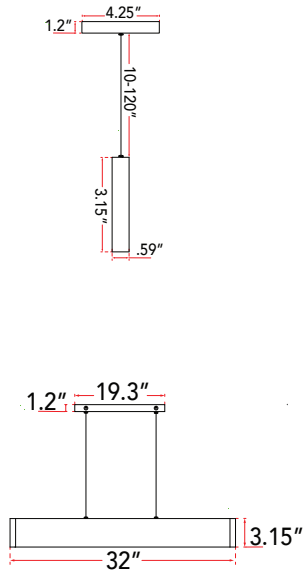

ABRA MODEL **10095PN-BA**

32" Cable Suspended LED Pendant with Up-Down Light

FAMILY NAME **Slim**

UPC **00858083007009**

FIXTURE MATERIAL				FIXTURE DIMENSIONS IN INCHES										
Frame Material	Finishes Available	Diffuser Type	Diffuser Finish	Diameter	Height	o.a.h	Width	Length	Ext	Weight	ADA	Location	Rating	Compliance
Aluminum	BA-Brushed Aluminum BB-Brushed Bronze	Acrylic	White		3.15	12 to 120	0.6	32		11		Ceiling Mount only	Dry Location	cETLus
LAMPING										Compatible Dimmers		Junction Box Type		SUPPLIED
Lamp Type	Lamp qty	Wattage	Max Wattage	Base	Kelvin	CRI	Initial Lumen's	Delivered Lumen's	Voltage	ELV		Standard 4 x 4 Octagon Box		10ft Cable
LED	2	5+16w	21w	Solid State Module	3000k	90+	1615	1131 estimated	120v	SPECIAL NOTES				

ABRA LIGHTING
NEOTERIC DESIGN

12151 Madera Way Riverside California 92503
Phone: 949-940-1155 • Toll Free 800-295-7121
www.abralighting.com

Project Name			
Date		Type	