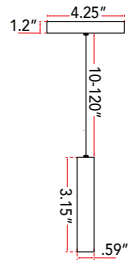

ABRA MODEL **10096PN-BB**

47" Cable Suspended LED Pendant with Up-Down Light

FAMILY NAME **Slim**

UPC **00858083007030**

FIXTURE MATERIAL				FIXTURE DIMENSIONS IN INCHES										
Frame Material	Finishes Available	Diffuser Type	Diffuser Finish	Diameter	Height	o.a.h	Width	Length	Ext	Weight	ADA	Location	Rating	Compliance
Aluminum	BB-Brushed Bronze BA-Brushed Aluminum	Acrylic	White		3.15	12 to 120	0.6	47		15		Ceiling Mount only	Dry Location	cETLus
LAMPING										Compatible Dimmers		Junction Box Type		SUPPLIED
Lamp Type	Lamp qty	Wattage	Max Wattage	Base	Kelvin	CRI	Initial Lumen's	Delivered Lumen's	Voltage	ELV		Standard 4 x 4 Octagon Box		10ft Cable
LED	2	6+25w	31w	Solid State Module	3000k	90+	2550	1785 estimated	120v	SPECIAL NOTES				