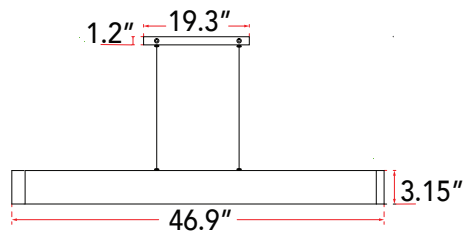

ABRA MODEL **10096PN-BB**

47" Cable Suspended LED Pendant with Up-Down Light

FAMILY NAME **Slim**

UPC **00858083007030**

FIXTURE MATERIAL				FIXTURE DIMENSIONS IN INCHES										
Frame Material	Finishes Available	Diffuser Type	Diffuser Finish	Diameter	Height	o.a.h	Width	Length	Ext	Weight	ADA	Location	Rating	Compliance
Aluminum	BB-Brushed Bronze BA-Brushed Aluminum	Acrylic	White		3.15	12 to 120	0.6	47		15		Ceiling Mount only	Dry Location	cETLus
LAMPING										Compatible Dimmers		Junction Box Type		SUPPLIED
Lamp Type	Lamp qty	Wattage	Max Wattage	Base	Kelvin	CRI	Initial Lumen's	Delivered Lumen's	Voltage	ELV		Standard 4 x 4 Octagon Box		10ft Cable
LED	2	6+25w	31w	Solid State Module	3000k	90+	2550	1785 estimated	120v	SPECIAL NOTES				