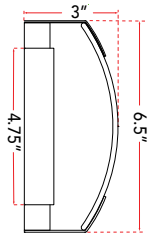

ABRA MODEL **20012WV-CH**

Curved glass panel LED vanity

FAMILY NAME **Allure**

UPC 00810035190153

Side Elevation

FIXTURE MATERIAL				FIXTURE DIMENSIONS IN INCHES										
Frame Material	Finishes Available	Diffuser Type	Diffuser Finish	Diameter	Height	o.a.h	Width	Length	Ext	Weight	ADA	Location	Rating	Compliance
Steel	CH-Chrome BN-Brushed Nickel	Glass	Frosted		6.5	6.5		36	3		Compliant	Wall Mount only	Damp Location	cETLus
LAMPING										Compatible Dimmers		Junction Box Type		SUPPLIED
Lamp Type	Lamp qty	Wattage	Max Wattage	Base	Kelvin	CRI	Initial Lumen's	Delivered Lumen's	Voltage	Most Dimmers		Standard 4 x 4 Octagon Box		
LED	1	48w	48w	Solid State Module	3000k	90+	4080	2856 estimated	120v	SPECIAL NOTES				