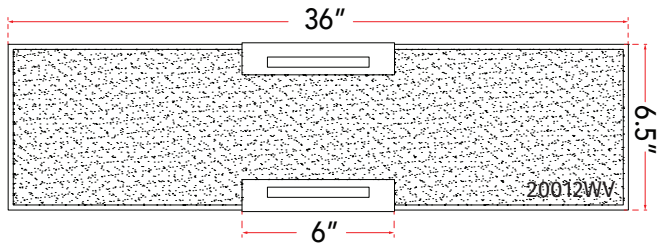

ABRA MODEL **20012WV-CH**

Curved glass panel LED vanity

FAMILY NAME **Allure**

UPC 00810035190153

Side Elevation

FIXTURE MATERIAL				FIXTURE DIMENSIONS IN INCHES										
Frame Material	Finishes Available	Diffuser Type	Diffuser Finish	Diameter	Height	o.a.h	Width	Length	Ext	Weight	ADA	Location	Rating	Compliance
Steel	CH-Chrome BN-Brushed Nickel	Glass	Frosted		6.5	6.5		36	3		Compliant	Wall Mount only	Damp Location	cETLus
LAMPING										Compatible Dimmers		Junction Box Type		SUPPLIED
Lamp Type	Lamp qty	Wattage	Max Wattage	Base	Kelvin	CRI	Initial Lumen's	Delivered Lumen's	Voltage	Most Dimmers		Standard 4 x 4 Octagon Box		
LED	1	48w	48w	Solid State Module	3000k	90+	4080	2856 estimated	120v	SPECIAL NOTES				