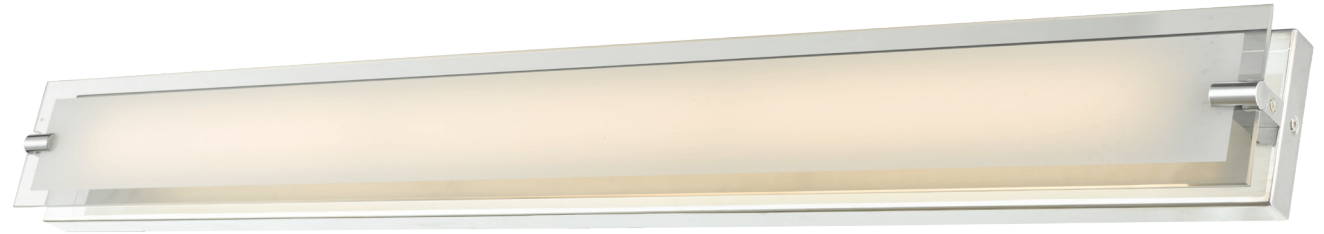

ABRA MODEL **20028WV-CH**

**40" Vanity with Edged Frosted Glass Panel with High Output Dimmable LED**

FAMILY NAME **Blaze**

UPC **00858083007221**

Side Elevation

FIXTURE MATERIAL				FIXTURE DIMENSIONS IN INCHES										
Frame Material	Finishes Available	Diffuser Type	Diffuser Finish	Diameter	Height	o.a.h	Width	Length	Ext	Weight	ADA	Location	Rating	Compliance
Metal	CH-Chrome BN-Brushed Nickel	Glass	Frosted		3.5	4.1		40.2	2.4	10.5	Compliant	Wall Mount only	Damp Location	cETLus T-24
LAMPING										Compatible Dimmers	Junction Box Type	SUPPLIED		
Lamp Type	Lamp qty	Wattage	Max Wattage	Base	Kelvin	CRI	Initial Lumen's	Delivered Lumen's	Voltage	ELV	Standard 4 x 4 Octagon Box			
LED	1	48w	48w	Solid State Module	3000k	90+	4080	2856 estimated	120v	SPECIAL NOTES				