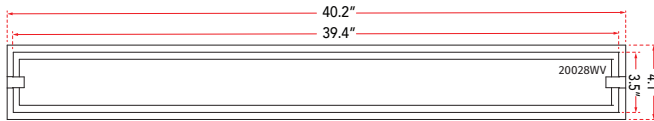

ABRA MODEL **20028WV-CH**

**40" Vanity with Edged Frosted Glass Panel with High Output Dimmable LED**

FAMILY NAME **Blaze**

UPC **00858083007221**

Side Elevation

FIXTURE MATERIAL				FIXTURE DIMENSIONS IN INCHES										
Frame Material	Finishes Available	Diffuser Type	Diffuser Finish	Diameter	Height	o.a.h	Width	Length	Ext	Weight	ADA	Location	Rating	Compliance
Metal	CH-Chrome BN-Brushed Nickel	Glass	Frosted		3.5	4.1		40.2	2.4	10.5	Compliant	Wall Mount only	Damp Location	cETLus T-24
LAMPING										Compatible Dimmers	Junction Box Type	SUPPLIED		
Lamp Type	Lamp qty	Wattage	Max Wattage	Base	Kelvin	CRI	Initial Lumen's	Delivered Lumen's	Voltage	ELV	Standard 4 x 4 Octagon Box			
LED	1	48w	48w	Solid State Module	3000k	90+	4080	2856 estimated	120v	SPECIAL NOTES				