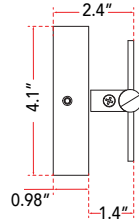

ABRA MODEL **20028WV-CH**

**40" Vanity with Edged Frosted Glass Panel with High Output Dimmable LED**

FAMILY NAME **Blaze**

UPC **00858083007221**

Side Elevation

FIXTURE MATERIAL				FIXTURE DIMENSIONS IN INCHES										
Frame Material	Finishes Available	Diffuser Type	Diffuser Finish	Diameter	Height	o.a.h	Width	Length	Ext	Weight	ADA	Location	Rating	Compliance
Metal	CH-Chrome BN-Brushed Nickel	Glass	Frosted		3.5	4.1		40.2	2.4	10.5	Compliant	Wall Mount only	Damp Location	cETLus T-24
LAMPING										Compatible Dimmers	Junction Box Type	SUPPLIED		
Lamp Type	Lamp qty	Wattage	Max Wattage	Base	Kelvin	CRI	Initial Lumen's	Delivered Lumen's	Voltage	ELV	Standard 4 x 4 Octagon Box			
LED	1	48w	48w	Solid State Module	3000k	90+	4080	2856 estimated	120v	SPECIAL NOTES				