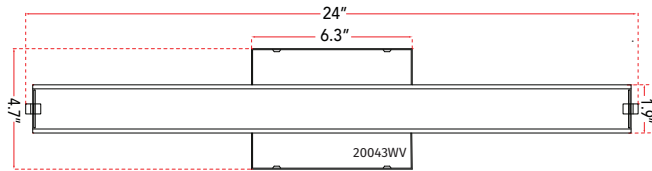

ABRA MODEL **20043WV-CH**

Oval Water Glass LED Vanity

FAMILY NAME **Eco**

UPC **00810035190238**

FIXTURE MATERIAL				FIXTURE DIMENSIONS IN INCHES										
Frame Material	Finishes Available	Diffuser Type	Diffuser Finish	Diameter	Height	o.a.h	Width	Length	Ext	Weight	ADA	Location	Rating	Compliance
Steel	CH-Chrome BN-Brushed Nickel	Glass	Water		1.9	4.7		24	3.7	6	Compliant	Wall Mount only	Damp Location	cETLus
LAMPING										Compatible Dimmers		Junction Box Type		SUPPLIED
Lamp Type	Lamp qty	Wattage	Max Wattage	Base	Kelvin	CRI	Initial Lumen's	Delivered Lumen's	Voltage	ELV		Standard 4 x 4 Octagon Box		
LED	1	22w	22w	Solid State Module	3000k	90+	1870	1309 estimated	120v	SPECIAL NOTES				