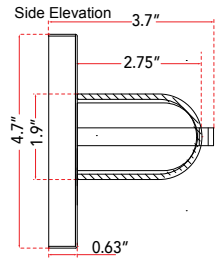

ABRA MODEL **20043WV-CH**

Oval Water Glass LED Vanity

FAMILY NAME **Eco**

UPC **00810035190238**

FIXTURE MATERIAL				FIXTURE DIMENSIONS IN INCHES										
Frame Material	Finishes Available	Diffuser Type	Diffuser Finish	Diameter	Height	o.a.h	Width	Length	Ext	Weight	ADA	Location	Rating	Compliance
Steel	CH-Chrome BN-Brushed Nickel	Glass	Water		1.9	4.7		24	3.7	6	Compliant	Wall Mount only	Damp Location	cETLus
LAMPING										Compatible Dimmers		Junction Box Type		SUPPLIED
Lamp Type	Lamp qty	Wattage	Max Wattage	Base	Kelvin	CRI	Initial Lumen's	Delivered Lumen's	Voltage	ELV		Standard 4 x 4 Octagon Box		
LED	1	22w	22w	Solid State Module	3000k	90+	1870	1309 estimated	120v	SPECIAL NOTES				