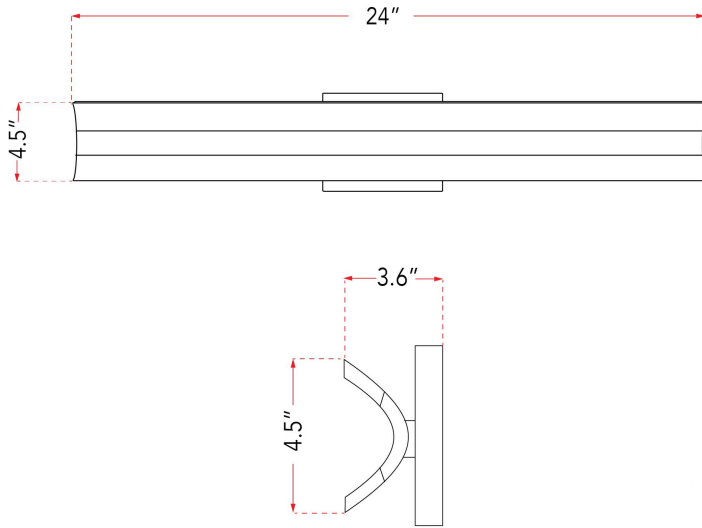

ABRA MODEL **20077WV-BN**

Curved Acrylic Twin Bar Vanity

FAMILY NAME **Eros**

UPC **00810035191600**

FIXTURE MATERIAL				FIXTURE DIMENSIONS IN INCHES										
Frame Material	Finishes Available	Diffuser Type	Diffuser Finish	Diameter	Height	o.a.h	Width	Length	Ext	Weight	ADA	Location	Rating	Compliance
Steel	BN-Brushed Nickel CH-Chrome	Acrylic	white		4.5	4.5		24	3.6			Wall Mount only	Damp Location	cETLus
LAMPING										Compatible Dimmers		Junction Box Type		SUPPLIED
Lamp Type	Lamp qty	Wattage	Max Wattage	Base	Kelvin	CRI	Initial Lumen's	Delivered Lumen's	Voltage			Standard 4 x 4 Octagon Box		
LED	2	14.5w	29w	Solid State Module	3000k	90+	2465	1726 estimated	120v	SPECIAL NOTES				