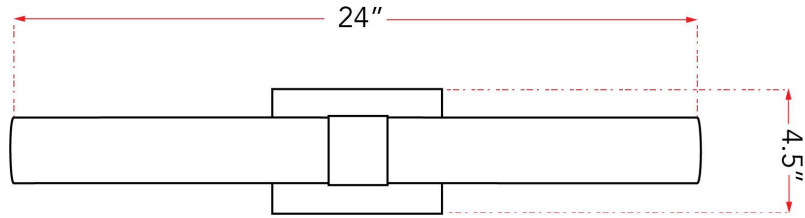

ABRA MODEL **20098WV-CH**

**Dual Cylinder Glass Vanity**

FAMILY NAME **Turbo**

UPC 00810035191679

FIXTURE MATERIAL				DIMENSIONS IN INCHES							CERTIFICATION		
Frame Material	Finishes Available	Diffuser Type	Diffuser Finish	Diameter	Height	o.a.h	Width	Length	Ext	ADA	Location	Rating	Compliance
Steel	BN - Brushed Nickel CH- Chrome	Glass	Opal	3	4.5	4.5		24	3.5	Yes	Ceiling Mount only	Damp Location	cETLus

LAMPING									
Lamp Type	Lamp qty	Wattage	Max Wattage	Base	Kelvin	CRI	Initial Lumen's	Delivered Lumen's	Voltage
LED	2	15w	30w	Module	3000k	93	2550	1785	120v

COMPATIBLE DIMMER'S	J-BOX TYPE	SUPPLIED
Triac, CL and ELV	4 x 4 Octagonal	Lamps