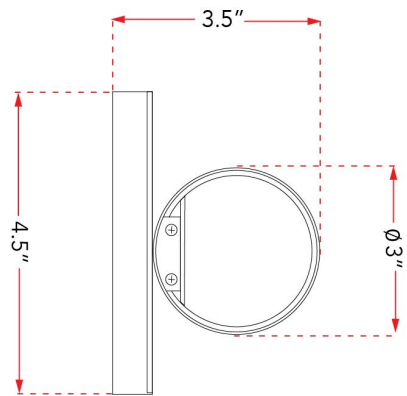

ABRA MODEL **20098WV-CH**

**Dual Cylinder Glass Vanity**

FAMILY NAME **Turbo**

UPC 00810035191679

FIXTURE MATERIAL				DIMENSIONS IN INCHES							CERTIFICATION		
Frame Material	Finishes Available	Diffuser Type	Diffuser Finish	Diameter	Height	o.a.h	Width	Length	Ext	ADA	Location	Rating	Compliance
Steel	BN - Brushed Nickel CH- Chrome	Glass	Opal	3	4.5	4.5		24	3.5	Yes	Ceiling Mount only	Damp Location	cETLus

LAMPING									
Lamp Type	Lamp qty	Wattage	Max Wattage	Base	Kelvin	CRI	Initial Lumen's	Delivered Lumen's	Voltage
LED	2	15w	30w	Module	3000k	93	2550	1785	120v

COMPATIBLE DIMMER'S	J-BOX TYPE	SUPPLIED
Triac, CL and ELV	4 x 4 Octagonal	Lamps