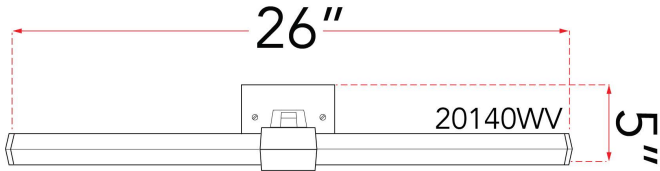

ABRA MODEL **20140WV-BN** 26" Pivoting Arm Vanity Bar
 Family Name **Epee** UPC 00810035191860

Front

FIXTURE MATERIAL			
Frame Material	Finishes Available	Diffuser	
		Type	Finish
Aluminum	BL-Black CH-Chrome BN-Brushed Nickel	Acrylic	White

DIMENSIONS IN INCHES								
Fixture			Diffuser		Back-Plate			
Length	Height	Ext	Diam	Height	Height	Width	Depth	
26	4.5				4.5	5.5	2.5	

CERTIFICATION		
Location	Rating	Compliance
Wall	Damp	cETLus

LAMPING									
Lamp Type	Lamp qty	Wattage	Max Wattage	Base	Kelvin	CRI	Initial Lumen's	Delivered Lumen's	Voltage
LED	1	38w	38w	Solid State LED	3000	90	2040	1428 estimated	120v