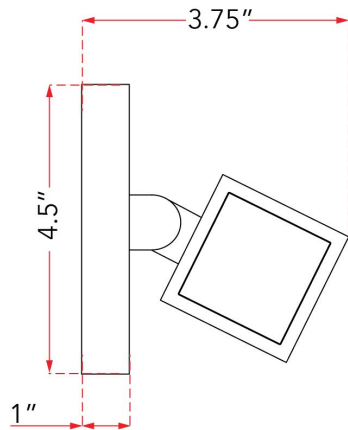

ABRA MODEL **20140WV-BN** 26" Pivoting Arm Vanity Bar
 Family Name **Epee** UPC 00810035191860

Front

FIXTURE MATERIAL			
Frame Material	Finishes Available	Diffuser	
		Type	Finish
Aluminum	BL-Black CH-Chrome BN-Brushed Nickel	Acrylic	White

DIMENSIONS IN INCHES								
Fixture			Diffuser		Back-Plate			
Length	Height	Ext	Diam	Height	Height	Width	Depth	
26	4.5				4.5	5.5	2.5	

CERTIFICATION		
Location	Rating	Compliance
Wall	Damp	cETLus

LAMPING									
Lamp Type	Lamp qty	Wattage	Max Wattage	Base	Kelvin	CRI	Initial Lumen's	Delivered Lumen's	Voltage
LED	1	38w	38w	Solid State LED	3000	90	2040	1428 estimated	120v