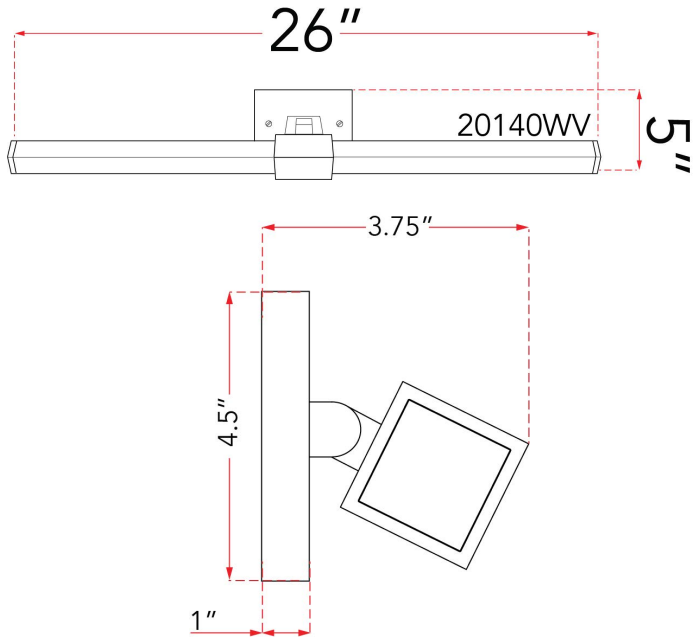

ABRA MODEL **20140WV-CH** 26" Pivoting Arm Vanity Bar  
 Family Name **Epee** UPC 00810035191846

Front

FIXTURE MATERIAL			
Frame Material	Finishes Available	Diffuser	
		Type	Finish
Aluminum	BL-Black CH-Chrome BN-Brushed Nickel	Acrylic	White

DIMENSIONS IN INCHES								
Fixture			Diffuser		Back-Plate			
Length	Height	Ext	Diam	Height	Height	Width	Depth	
26	4.5				4.5	5.5	2.5	

CERTIFICATION		
Location	Rating	Compliance
Wall	Damp	cETLus

LAMPING									
Lamp Type	Lamp qty	Wattage	Max Wattage	Base	Kelvin	CRI	Initial Lumen's	Delivered Lumen's	Voltage
LED	1	38w	38w	Solid State LED	3000	90	2040	1428 estimated	120v

COMPATIBLE DIMMER'S

J-BOX TYPE
4 x 4 Octagonal

SUPPLIED

SPECIAL NOTES			

<b>Project Name</b>			
<b>Date</b>		<b>Type</b>	