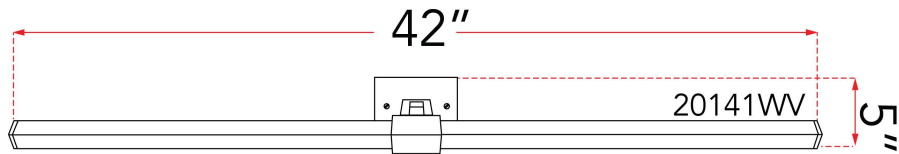

ABRA MODEL **20141WV-BN** 42" Pivoting Arm Vanity Bar
 Family Name **Epee** UPC 00810035191891

FIXTURE MATERIAL

Frame Material	Finishes Available	Diffuser	
		Type	Finish
Aluminum	BL-Black CH-Chrome BN-Brushed Nickel	Acrylic	White

DIMENSIONS IN INCHES

Fixture			Diffuser		Back-Plate		
Length	Height	Ext	Diam	Height	Diam	Width	Depth
42	2.5	2.5				2.5	0.5

CERTIFICATION

Location	Rating	Compliance
Wall	Damp	cETLus

LAMPING

Lamp Type	Lamp qty	Wattage	Max Wattage	Base	Kelvin	CRI	Initial Lumen's	Delivered Lumen's	Voltage
LED	2	24w	48w	Solid State LED	3000	90	3230	2261 estimated	120v