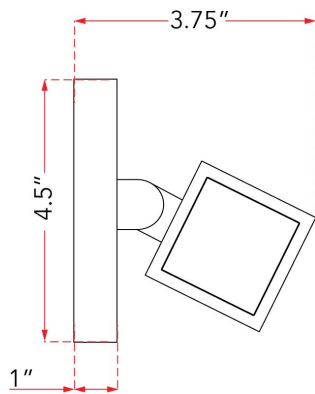

ABRA MODEL **20141WV-BN** 42" Pivoting Arm Vanity Bar
 Family Name **Epee** UPC 00810035191891

FIXTURE MATERIAL

Frame Material	Finishes Available	Diffuser	
		Type	Finish
Aluminum	BL-Black CH-Chrome BN-Brushed Nickel	Acrylic	White

DIMENSIONS IN INCHES

Fixture			Diffuser		Back-Plate		
Length	Height	Ext	Diam	Height	Diam	Width	Depth
42	2.5	2.5				2.5	0.5

CERTIFICATION

Location	Rating	Compliance
Wall	Damp	cETLus

LAMPING

Lamp Type	Lamp qty	Wattage	Max Wattage	Base	Kelvin	CRI	Initial Lumen's	Delivered Lumen's	Voltage
LED	2	24w	48w	Solid State LED	3000	90	3230	2261 estimated	120v