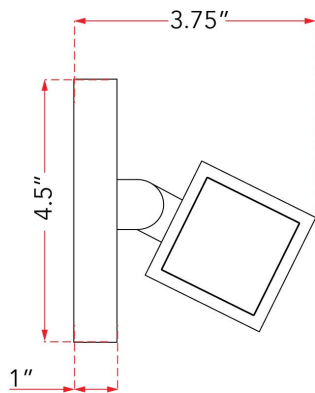

ABRA MODEL **20141WV-CH** 42" Pivoting Arm Vanity Bar

Family Name **Epee** UPC 00810035191877

FIXTURE MATERIAL			
Frame Material	Finishes Available	Diffuser	
		Type	Finish
Aluminum	BL-Black CH-Chrome BN-Brushed Nickel	Acrylic	White

DIMENSIONS IN INCHES								
Fixture			Diffuser		Back-Plate			
Length	Height	Ext	Diam	Height	Diam	Width	Depth	
42	2.5	2.5				2.5	0.5	

CERTIFICATION		
Location	Rating	Compliance
Wall	Damp	cETLus

LAMPING									
Lamp Type	Lamp qty	Wattage	Max Wattage	Base	Kelvin	CRI	Initial Lumen's	Delivered Lumen's	Voltage
LED	2	24w	48w	Solid State LED	3000	90	3230	2261 estimated	120v