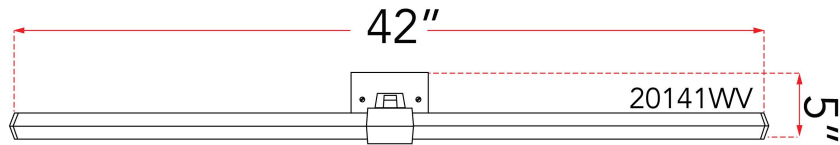

ABRA MODEL **20141WV-CH** 42" Pivoting Arm Vanity Bar

Family Name **Epee** UPC 00810035191877

FIXTURE MATERIAL			
Frame Material	Finishes Available	Diffuser	
		Type	Finish
Aluminum	BL-Black CH-Chrome BN-Brushed Nickel	Acrylic	White

DIMENSIONS IN INCHES								
Fixture			Diffuser		Back-Plate			
Length	Height	Ext	Diam	Height	Diam	Width	Depth	
42	2.5	2.5				2.5	0.5	

CERTIFICATION		
Location	Rating	Compliance
Wall	Damp	cETLus

LAMPING									
Lamp Type	Lamp qty	Wattage	Max Wattage	Base	Kelvin	CRI	Initial Lumen's	Delivered Lumen's	Voltage
LED	2	24w	48w	Solid State LED	3000	90	3230	2261 estimated	120v