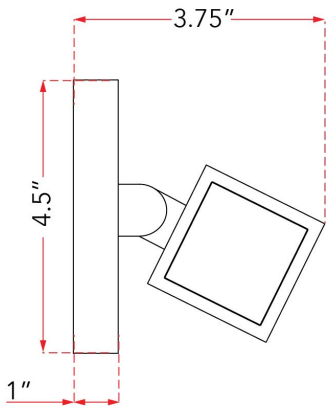

ABRA MODEL **20142WV-BN** 58" Pivoting Arm Vanity Bar
 Family Name **Epee** UPC 00810035191921

FIXTURE MATERIAL			
Frame Material	Finishes Available	Diffuser	
		Type	Finish
Aluminum	BL-Black CH-Chrome BN-Brushed Nickel	Acrylic	White

DIMENSIONS IN INCHES								
Fixture			Diffuser		Back-Plate			
Length	Height	Ext	Diam	Height	Diam	Width	Depth	
58	2.5	2.5				2.5	0.5	

CERTIFICATION		
Location	Rating	Compliance
Wall	Damp	cETLus

LAMPING									
Lamp Type	Lamp qty	Wattage	Max Wattage	Base	Kelvin	CRI	Initial Lumen's	Delivered Lumen's	Voltage
LED	2	35w	70w	Solid State LED	3000	90	4080	2856 estimated	120v