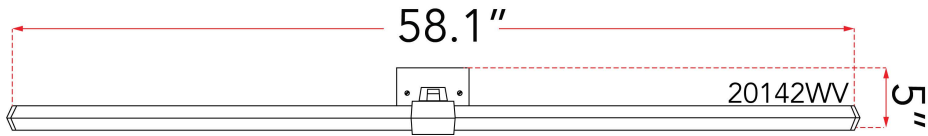

ABRA MODEL **20142WV-BN** 58" Pivoting Arm Vanity Bar
 Family Name **Epee** UPC 00810035191921

FIXTURE MATERIAL			
Frame Material	Finishes Available	Diffuser	
		Type	Finish
Aluminum	BL-Black CH-Chrome BN-Brushed Nickel	Acrylic	White

DIMENSIONS IN INCHES								
Fixture			Diffuser		Back-Plate			
Length	Height	Ext	Diam	Height	Diam	Width	Depth	
58	2.5	2.5				2.5	0.5	

CERTIFICATION		
Location	Rating	Compliance
Wall	Damp	cETLus

LAMPING									
Lamp Type	Lamp qty	Wattage	Max Wattage	Base	Kelvin	CRI	Initial Lumen's	Delivered Lumen's	Voltage
LED	2	35w	70w	Solid State LED	3000	90	4080	2856 estimated	120v