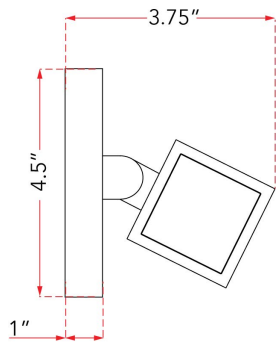

ABRA MODEL **20142WV-CH** 58" Pivoting Arm Vanity Bar
 Family Name **Epee** UPC 00810035191907

FIXTURE MATERIAL			
Frame Material	Finishes Available	Diffuser	
		Type	Finish
Aluminum	BL-Black CH-Chrome BN-Brushed Nickel	Acrylic	White

DIMENSIONS IN INCHES								
Fixture			Diffuser		Back-Plate			
Length	Height	Ext	Diam	Height	Diam	Width	Depth	
58	2.5	2.5				2.5	0.5	

CERTIFICATION		
Location	Rating	Compliance
Wall	Damp	cETLus

LAMPING									
Lamp Type	Lamp qty	Wattage	Max Wattage	Base	Kelvin	CRI	Initial Lumen's	Delivered Lumen's	Voltage
LED	2	35w	70w	Solid State LED	3000	90	4080	2856 estimated	120v