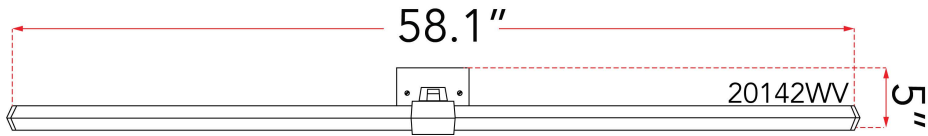

ABRA MODEL **20142WV-CH** 58" Pivoting Arm Vanity Bar
 Family Name **Epee** UPC 00810035191907

FIXTURE MATERIAL			
Frame Material	Finishes Available	Diffuser	
		Type	Finish
Aluminum	BL-Black CH-Chrome BN-Brushed Nickel	Acrylic	White

DIMENSIONS IN INCHES								
Fixture			Diffuser		Back-Plate			
Length	Height	Ext	Diam	Height	Diam	Width	Depth	
58	2.5	2.5				2.5	0.5	

CERTIFICATION		
Location	Rating	Compliance
Wall	Damp	cETLus

LAMPING									
Lamp Type	Lamp qty	Wattage	Max Wattage	Base	Kelvin	CRI	Initial Lumen's	Delivered Lumen's	Voltage
LED	2	35w	70w	Solid State LED	3000	90	4080	2856 estimated	120v