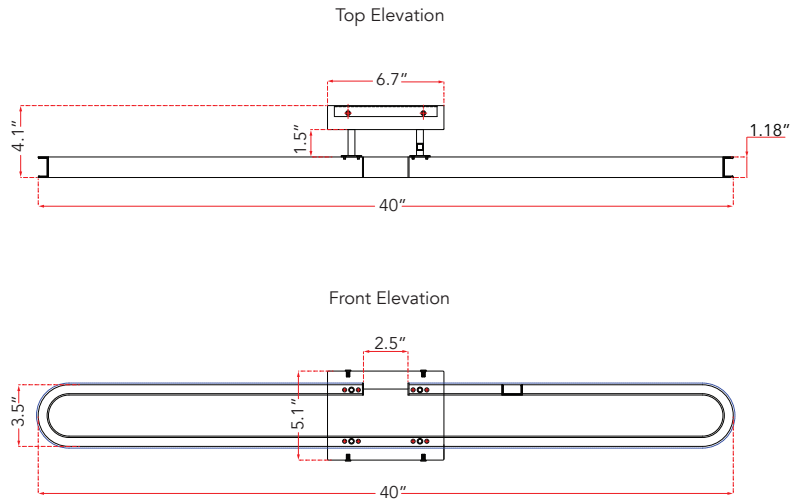

ABRA MODEL **20145WV-CH** Split Oval LED Vanity  
 ABRA Model **Speedway** UPC 00810035193185

FIXTURE MATERIAL				DIMENSIONS IN INCHES			CERTIFICATION		
Frame Material	Finishes Available	Diffuser	Finish	Fixture			Label	Location	Rating
				Length	Height	Ext			
Steel	CH-Chrome BN-Brushed Nickel	Acrylic	White	40	5.1	4	cETLus	Wall	Damp Location

LAMPING										COMPATIBLE DIM-MER'S	J-BOX TYPE	SUPPLIED
Lamp Type	Lamp qty	Wattage	Max Watt-age	Base	Kelvin	CRI	Initial Lumen's	Delivered Lumen's	Voltage	CL, ELV	Octagonal	
LED	1	55w	55w	Modules	3000k	90	4675	3273 estimated	120v			