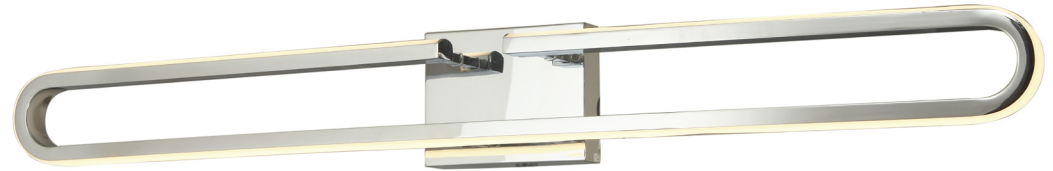

ABRA MODEL **20145WV-CH** Split Oval LED Vanity  
 ABRA Model **Speedway** UPC 00810035193185

FIXTURE MATERIAL				DIMENSIONS IN INCHES			CERTIFICATION		
Frame Material	Finishes Available	Diffuser	Finish	Fixture			Label	Location	Rating
				Length	Height	Ext			
Steel	CH-Chrome BN-Brushed Nickel	Acrylic	White	40	5.1	4	cETLus	Wall	Damp Location

LAMPING										COMPATIBLE DIM-MER'S	J-BOX TYPE	SUPPLIED
Lamp Type	Lamp qty	Wattage	Max Watt-age	Base	Kelvin	CRI	Initial Lumen's	Delivered Lumen's	Voltage	CL, ELV	Octagonal	
LED	1	55w	55w	Modules	3000k	90	4675	3273 estimated	120v			