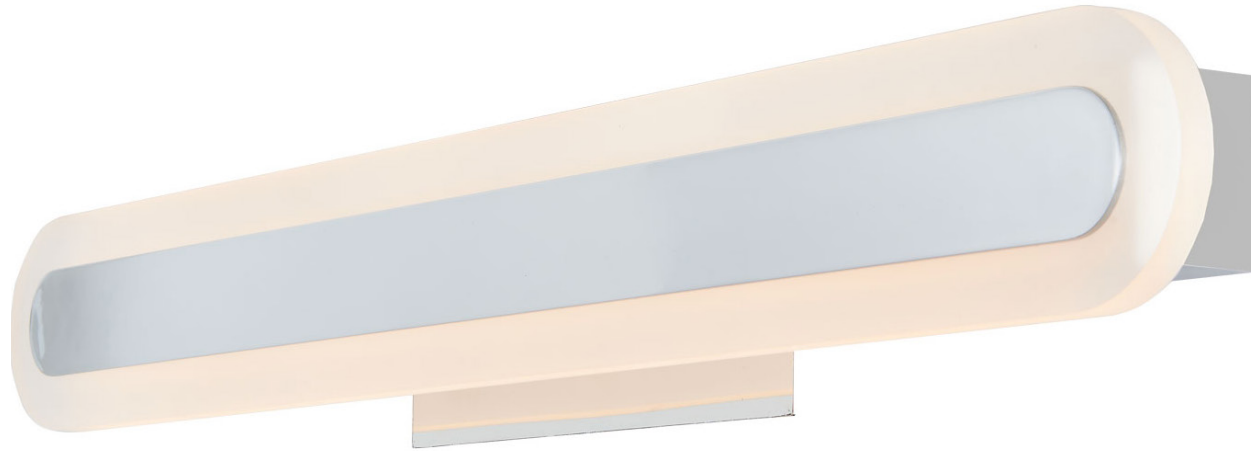

ABRA MODEL **20168WV-CH**  
 ABRA Model **Camy**

**12mm Solid Acrylic Wall Vanity Fixture**  
**UPC 00810035194571**

FIXTURE MATERIAL				DIMENSIONS IN INCHES			CERTIFICATION		
Frame Material	Finishes Available	Diffuser	Finish	Fixture			Location	Rating	Compliance
				Length	Height	Ext			
Steel	CH-Chrome BN-Brushed Nickel MB-Matte Black	Acrylic	Frosted	24	4.33	1.7	Wall Mount Only	Damp Location	cETLus

LAMPING										COMPATIBLE DIMMER'S	J-BOX TYPE	SUPPLIED
Lamp Type	Lamp qty	Wattage	Max Watt-age	Base	Kelvin	CRI	Initial Lumens	Delivered Lumens	Voltage	Triac, CL, ELV	Standard 4 x 4 Octagonal	Lamp
DC LED	1	18w	18w	Solid State Module	3000k	90+	1530	1071 estimated	120v	SPECIAL NOTES		