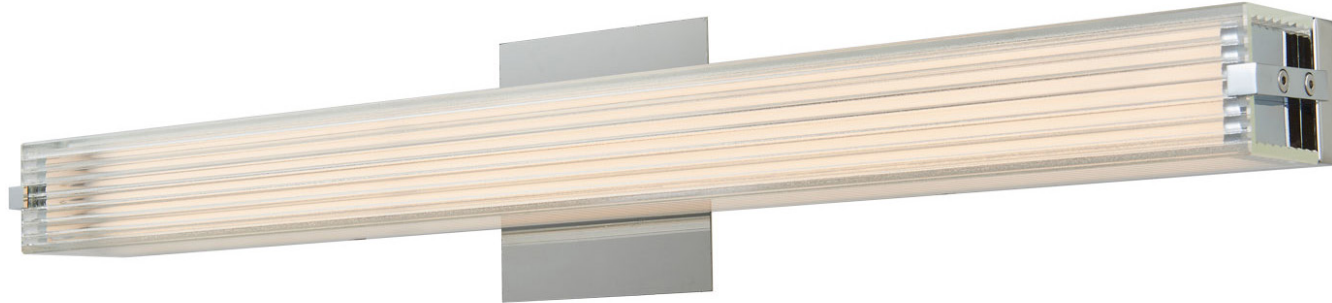

ABRA MODEL **20175WV-BN**
 ABRA Model **Macie**

Ribbed Square Glass Vanity
UPC 00810035194656

FIXTURE MATERIAL				DIMENSIONS IN INCHES			CERTIFICATION		
Frame Material	Finishes Available	Diffuser	Finish	Fixture			Location	Rating	Compliance
				Length	Height	Ext			
Steel	BN-Brushed Nickel CH-Chrome	Glass	Ribbed	24	2	3	Wall Mount Only	Damp Location	cETLus

LAMPING										COMPATIBLE DIMMER'S	J-BOX TYPE	SUPPLIED
Lamp Type	Lamp qty	Wattage	Max Watt-age	Base	Kelvin	CRI	Initial Lumens	Delivered Lumens	Voltage	Triac, CL, ELV	Standard 4 x 4 Octagonal	Lamp
DC LED	1	22w	22w	Solid State Module	3000k	90+	1870	1309 estimated	120v	SPECIAL NOTES		