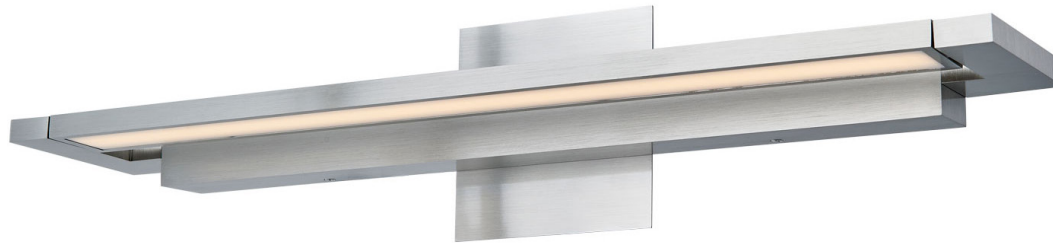

ABRA MODEL **20178WV-BN**

Adjustable LED Panel Vanity

ABRA Model **Whirl**

UPC 00810035194977

FIXTURE MATERIAL				DIMENSIONS IN INCHES				CERTIFICATION		
Frame Material	Finishes Available	Diffuser	Finishes Available	Fixture				Location	Rating	Compliance
				Length	Height	Ext	ADA			
Metal	BN-Brushed Nickel, MB-Matte Black	Acrylic	White	24	1.57	3.93	Yes	Wall Mount Only	Damp Location	cETLus

LAMPING										COMPATIBLE DIMMER'S	Mounting	SUPPLIED
Lamp Type	Lamp qty	Wattage	Max Watt-age	Base	Kelvin	CRI	Initial Lumens	Delivered Lumens	Voltage	Triac, CL, ELV	Standard 4x4 Junction Box	Lamp
DC LED	1	18w	18w	Solid State Module	3000k	90+	1530	1071 estimated	120v	SPECIAL NOTES		