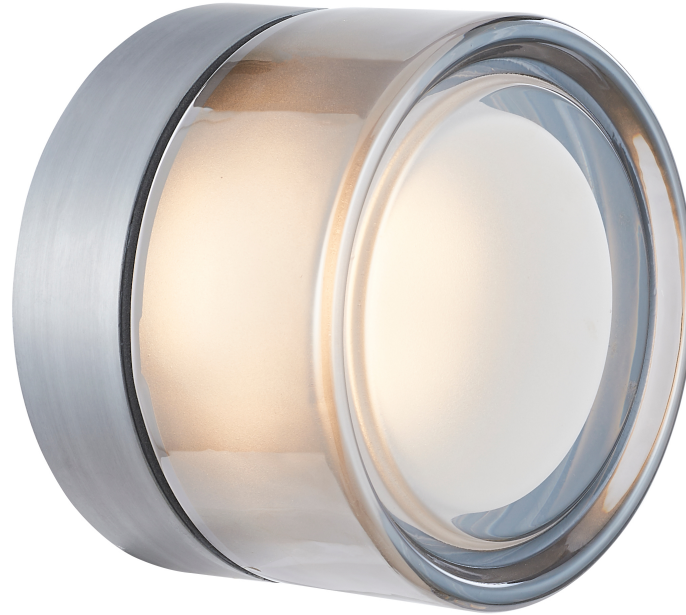

ABRA MODEL **30002FM-AA-SMK**

**Wet Location Indented Solid Glass Wall or Ceiling Fixture**

ABRA Model **Elf**

**UPC 00810035194922**

**FIXTURE MATERIAL**

Frame Material	Finishes Available	Diffuser	Finish
Aluminum	AA-Anodized Aluminum MB-Matte Black AG-Anodized Gold	Glass	Smoked

**DIMENSIONS IN INCHES**

Fixture	
Diameter	Height
5	3.35

**CERTIFICATION**

Location	Rating	Compliance
Ceiling or Wall Mount	Wet Location	cETLus

**LAMPING**

Lamp Type	Lamp qty	Wattage	Max Wattage	Base	Kelvin	CRI	Initial Lumens	Delivered Lumens	Voltage
AC LED	1	10w	10w	Solid State Module	3000k	90+	850	595 estimated	120v

**COMPATIBLE DIMMER'S**

Triac, CL, ELV
----------------

**J-BOX TYPE**

Standard 4 x 4 Octagonal
--------------------------

**SUPPLIED**

Lamp
------

**SPECIAL NOTES**

--