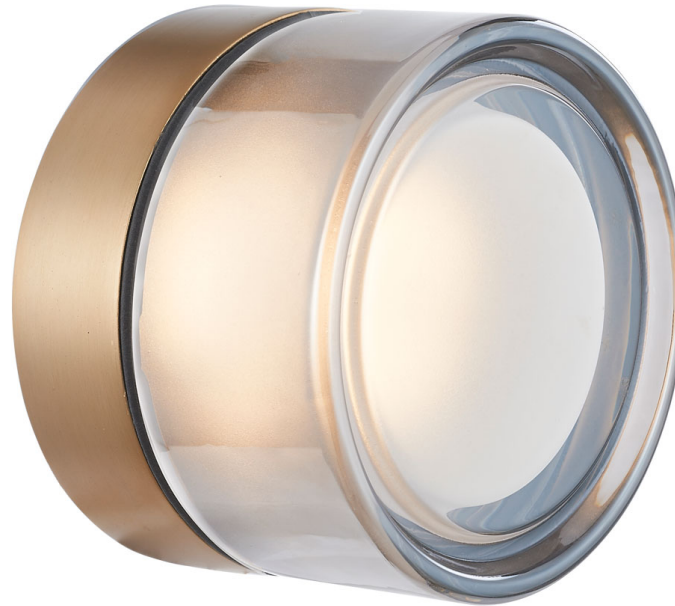

**ABRA MODEL** 30002FM-AG-SMK **Wet Location Indented Solid Glass Wall or Ceiling Fixture**  
**ABRA Model** Elf **UPC 00810035195127**

FIXTURE MATERIAL				DIMENSIONS IN INCHES						CERTIFICATION														
Frame Material	Finishes Available	Diffuser	Finish	Fixture		Location	Rating	Compliance	Lamp Type	Lamp qty	Wattage	Max Watt-age	Base	Kelvin	CRI	Initial Lumens	Delivered Lumens	Voltage	COMPATIBLE DIMMER'S	J-BOX TYPE	SUPPLIED			
				Diameter	Height																			
Aluminum	AG-Anodized Gold AA-Anodized Aluminum MB-Matte Black	Glass	Smoked	5	3.35	Ceiling or Wall Mount	Wet Location	cETLus	AC LED	1	10w	10w	Solid State Module	3000k	90+	850	595 estimated	120v	Triac, CL, ELV	Standard 4 x 4 Octagonal	Lamp			
<b>LAMPING</b>																						<b>SPECIAL NOTES</b>		

**ABRA LIGHTING**  
 NEOTERIC DESIGN

12151 Madera Way Riverside, CA 92503  
 Phone: 949-940-1155 • Toll Free 800-295-7121  
[www.abralighting.com](http://www.abralighting.com)

<b>Project Name</b>			
<b>Date</b>		<b>Type</b>	