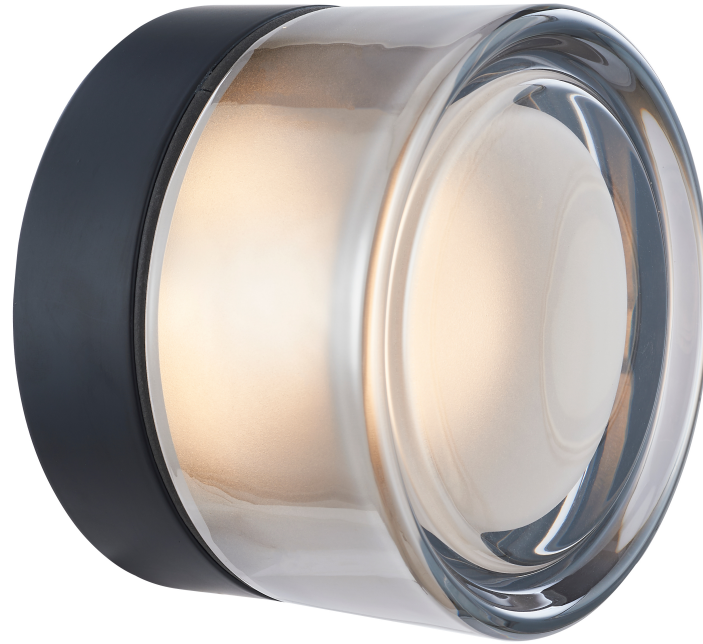

ABRA MODEL 30002FM-MB-SMK **Wet Location Indented Solid Glass Wall or Ceiling Fixture**
ABRA Model Elf **UPC 00810035194939**

FIXTURE MATERIAL				DIMENSIONS IN INCHES						CERTIFICATION											
Frame Material	Finishes Available	Diffuser	Finish	Fixture		Location	Rating	Compliance	LAMPING			COMPATIBLE DIMMER'S	J-BOX TYPE	SUPPLIED							
				Diameter	Height				Lamp Type	Lamp qty	Wattage	Max Watt-age	Base	Kelvin	CRI	Initial Lumens	Delivered Lumens	Voltage	Triac, CL, ELV	Standard 4 x 4 Octagonal	Lamp
Aluminum	MB-Matte Black AA-Anodized Aluminum AG-Anodized Gold	Glass	Smoked	5	3.35	Ceiling or Wall Mount	Wet Location	cETLus	AC LED	1	10w	10w	Solid State Module	3000k	90+	850	595 estimated	120v	SPECIAL NOTES		

ABRA LIGHTING
 NEOTERIC DESIGN

12151 Madera Way Riverside, CA 92503
 Phone: 949-940-1155 • Toll Free 800-295-7121
www.abralighting.com

Project Name			
Date		Type	