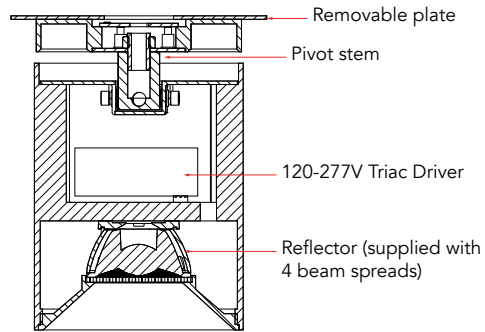

ABRA MODEL 30009FM-SW.SLV Rotating and Pivoting Spotlight

ABRA Model **Arc**

FIXTURE MATERIAL				DIMENSIONS IN INCHES			SUPPLIED LENSES	CERTIFICATION		
Frame Material	Finishes Available	Diffuser	Finish	Fixture		Goof Plate	15° Tight Beam 24° Narrow Beam 36° Wide Beam 50° Flood Beam	Label	Location	Rating
				Diameter	Height	Diameter		cETL	Ceiling Wall	Damp Location
Metal	SB.GLD-Sand Black+Gold SW-Sand White+Silver	Honeycomb	Black	3.54	5.33	4.33				

LAMPING										COMPATIBLE DIMMER	J-BOX TYPE	SUPPLIED
Lamp Type	Lamp qty	Wattage	Max Watt-age	Base	Kelvin	CRI	Initial Lumen's	Delivered Lumen's	Voltage	CL, ELV	Octagonal	
LED	1	19.5w	19.5w	Modules	3000k	90	1,700	1,400 estimated	120-277v			