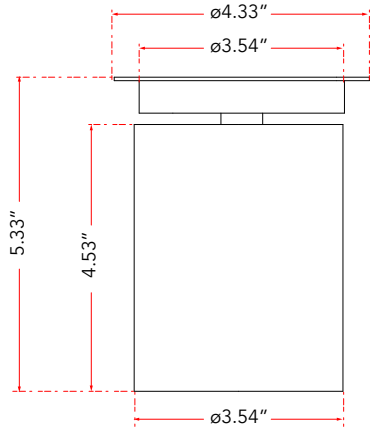

ABRA MODEL 30009FM-SW.SLV Rotating and Pivoting Spotlight

ABRA Model **Arc**

FIXTURE MATERIAL				DIMENSIONS IN INCHES			SUPPLIED LENSES	CERTIFICATION		
Frame Material	Finishes Available	Diffuser	Finish	Fixture		Goof Plate	15° Tight Beam 24° Narrow Beam 36° Wide Beam 50° Flood Beam	Label	Location	Rating
				Diameter	Height	Diameter		cETL	Ceiling Wall	Damp Location
Metal	SB.GLD-Sand Black+Gold SW-Sand White+Silver	Honeycomb	Black	3.54	5.33	4.33				

LAMPING										COMPATIBLE DIMMER	J-BOX TYPE	SUPPLIED
Lamp Type	Lamp qty	Wattage	Max Watt-age	Base	Kelvin	CRI	Initial Lumen's	Delivered Lumen's	Voltage	CL, ELV	Octagonal	
LED	1	19.5w	19.5w	Modules	3000k	90	1,700	1,400 estimated	120-277v			