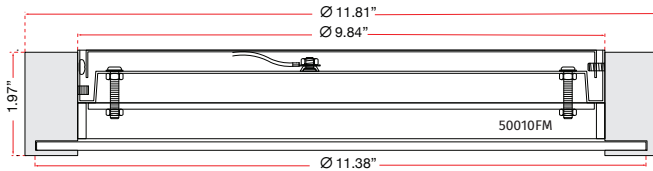

ABRA MODEL **30010FM-BN**

**Flat Round Glass Low profile Flushmount**

FAMILY NAME **Matrix**

UPC **00810035191945**

FIXTURE MATERIAL				FIXTURE DIMENSIONS IN INCHES										
Frame Material	Finishes Available	Diffuser Type	Diffuser Finish	Diameter	Height	o.a.h	Width	Length	Ext	Weight	ADA	Location	Rating	Compliance
Steel	CH-Chrome	Glass	Frosted	11.8	1.97	1.97				6	Compliant	Ceiling Mount only	Damp Location	cETLus
LAMPING										Compatible Dimmers		Junction Box Type		SUPPLIED
Lamp Type	Lamp qty	Wattage	Max Wattage	Base	Kelvin	CRI	Initial Lumen's	Delivered Lumen's	Voltage			Standard 4 x 4 Octagon Box		
LED	1	22w	22w	Solid State Module	3000k	90+	1870	1309 estimated	120v					
SPECIAL NOTES														