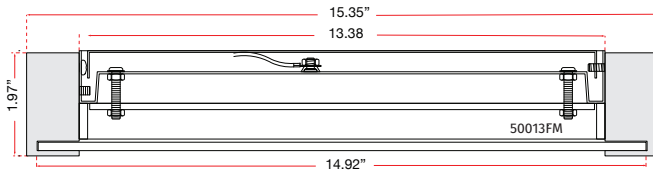

ABRA MODEL **30013FM-BL**

**Flat Square Glass Low profile Flushmount**

FAMILY NAME **Matrix**

UPC 00810035191990

FIXTURE MATERIAL				FIXTURE DIMENSIONS IN INCHES										
Frame Material	Finishes Available	Diffuser Type	Diffuser Finish	Diameter	Height	o.a.h	Width	Length	Ext	Weight	ADA	Location	Rating	Compliance
Steel	CH-Chrome BL-Black BN-Brushed Nickel	Glass	Frosted		1.97	1.97	15.35	15.35		12	Compliant	Ceiling Mount only	Damp Location	cETLus
LAMPING										Compatible Dimmers		Junction Box Type		SUPPLIED
Lamp Type	Lamp qty	Wattage	Max Wattage	Base	Kelvin	CRI	Initial Lumen's	Delivered Lumen's	Voltage			Standard 4 x 4 Octagon Box		
LED	1	30w	30w	Solid State Module	3000k	90+	2550	1785 estimated	120v					
SPECIAL NOTES														