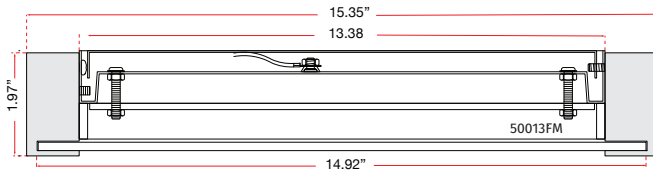

ABRA MODEL **30013FM-CH**

Flat Square Glass Low profile Flushmount

FAMILY NAME **Matrix**

UPC 00810035190535

FIXTURE MATERIAL				FIXTURE DIMENSIONS IN INCHES										
Frame Material	Finishes Available	Diffuser Type	Diffuser Finish	Diameter	Height	o.a.h	Width	Length	Ext	Weight	ADA	Location	Rating	Compliance
Steel	CH-Chrome BL-Black BN-Brushed Nickel	Glass	Frosted		1.97	1.97	15.35	15.35		12	Compliant	Ceiling Mount only	Damp Location	cETLus
LAMPING										Compatible Dimmers		Junction Box Type		SUPPLIED
Lamp Type	Lamp qty	Wattage	Max Wattage	Base	Kelvin	CRI	Initial Lumen's	Delivered Lumen's	Voltage			Standard 4 x 4 Octagon Box		
LED	1	30w	30w	Solid State Module	3000k	90+	2550	1785 estimated	120v					
SPECIAL NOTES														