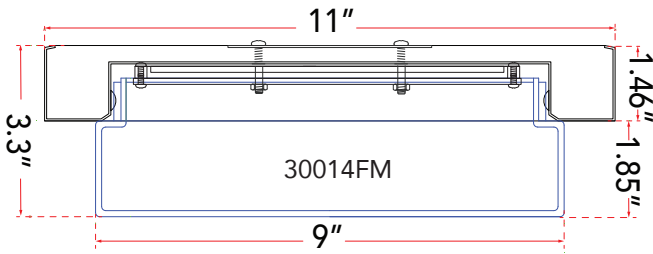

ABRA MODEL **30014FM-BN**

**11" Stepped Opal Glass Flushmount with High Output Dimmable LED**

FAMILY NAME **Step**

UPC **00858083007498**

FIXTURE MATERIAL				FIXTURE DIMENSIONS IN INCHES										
Frame Material	Finishes Available	Diffuser Type	Diffuser Finish	Diameter	Height	o.a.h	Width	Length	Ext	Weight	ADA	Location	Rating	Compliance
Metal	BN-Brushed Nickel BZ-Bronze, CH-Chrome	Glass	Opal	11	3.3	3.3				4		Ceiling Mount only	Damp Location	cETLus T-24
LAMPING										Compatible Dimmers		Junction Box Type		SUPPLIED
Lamp Type	Lamp qty	Wattage	Max Wattage	Base	Kelvin	CRI	Initial Lumen's	Delivered Lumen's	Voltage			Standard 4 x 4 Octagon Box		
LED	1	16w	16w	Solid State Module	3000k	90+	1360	952 estimated	120v			SPECIAL NOTES		