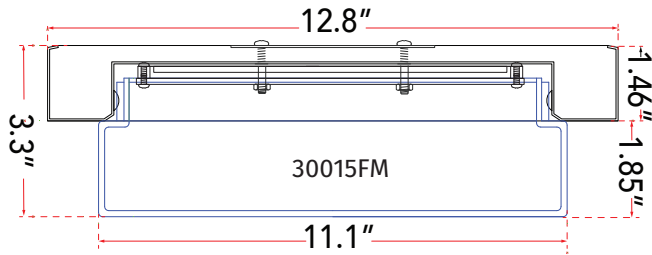

ABRA MODEL **30015FM-BN**

13" Stepped Opal Glass Flushmount with High Output Dimmable LED

FAMILY NAME **Step**

UPC **00858083007528**

FIXTURE MATERIAL				FIXTURE DIMENSIONS IN INCHES										
Frame Material	Finishes Available	Diffuser Type	Diffuser Finish	Diameter	Height	o.a.h	Width	Length	Ext	Weight	ADA	Location	Rating	Compliance
Metal	BN-Brushed Nickel BZ-Bronze, CH-Chrome	Glass	Opal	12.8	3.3	3.3				6.5		Ceiling Mount only	Damp Location	cETLus
LAMPING										Compatible Dimmers		Junction Box Type		SUPPLIED
Lamp Type	Lamp qty	Wattage	Max Wattage	Base	Kelvin	CRI	Initial Lumen's	Delivered Lumen's	Voltage			Standard 4 x 4 Octagon Box		
LED	1	20w	20w	Solid State Module	3000k	90+	1700	1190 estimated	120v					
SPECIAL NOTES														