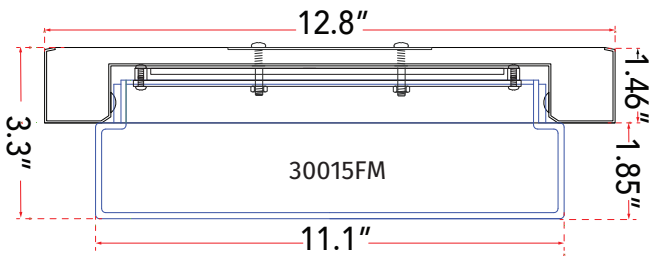

ABRA MODEL **30015FM-BZ**

13" Stepped Opal Glass Flushmount with High Output Dimmable LED

FAMILY NAME **Step**

UPC **00858083007542**

FIXTURE MATERIAL				FIXTURE DIMENSIONS IN INCHES										
Frame Material	Finishes Available	Diffuser Type	Diffuser Finish	Diameter	Height	o.a.h	Width	Length	Ext	Weight	ADA	Location	Rating	Compliance
Metal	BZ- Bronze BN-Brushed Nickel, CH- Chrome	Glass	Opal	12.8	3.3	3.3				6.5		Ceiling Mount only	Damp Location	cETLus
LAMPING										Compatible Dimmers		Junction Box Type		SUPPLIED
Lamp Type	Lamp qty	Wattage	Max Wattage	Base	Kelvin	CRI	Initial Lumen's	Delivered Lumen's	Voltage			Standard 4 x 4 Octagon Box		
LED	1	20w	20w	Solid State Module	3000k	90+	1700	1190 estimated	120v					
SPECIAL NOTES														