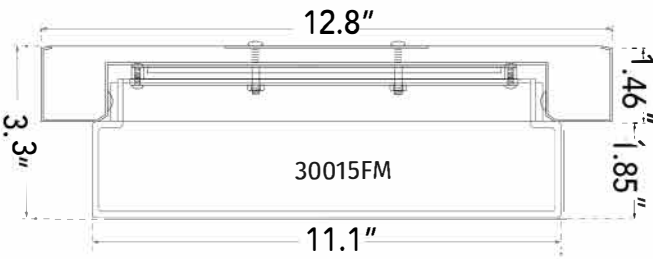

ABRA MODEL **30015FM-CH**
 FAMILY NAME **Step**

13" Stepped Opal Glass Flushmount with High Output Dimmable LED
 UPC 00858083007535

FIXTURE MATERIAL				FIXTURE DIMENSIONS IN INCHES										
Frame Material	Finishes Available	Diffuser Type	Diffuser Finish	Diameter	Height	o.a.h	Width	Length	Ext	Weight	ADA	Location	Rating	Compliance
Metal	CH-Chrome BN-Brushed Nickel, BZ-Bronze	Glass	Opal	12.8	3.3	3.3				6.5		Ceiling Mount only	Damp Location	cETLus
LAMPING										Compatible Dimmers		Junction Box Type		SUPPLIED
Lamp Type	Lamp qty	Wattage	Max Wattage	Base	Kelvin	CRI	Initial Lumen's	Delivered Lumen's	Voltage			Standard 4 x 4 Octagon Box		
LED	1	20w	20w	Solid State Module	3000k	90+	1700	1190 estimated	120v					
SPECIAL NOTES														