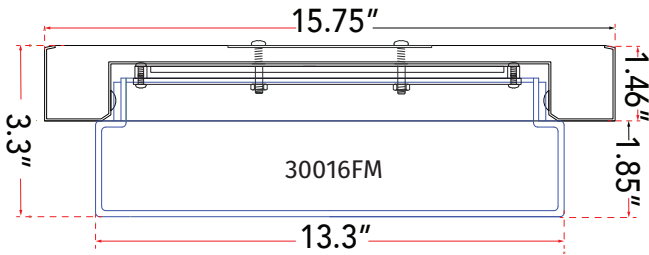

ABRA MODEL **30016FM-CH**

16" Stepped Opal Glass Flushmount with High Output Dimmable LED

FAMILY NAME **Step**

UPC **00858083007566**

FIXTURE MATERIAL				FIXTURE DIMENSIONS IN INCHES										
Frame Material	Finishes Available	Diffuser Type	Diffuser Finish	Diameter	Height	o.a.h	Width	Length	Ext	Weight	ADA	Location	Rating	Compliance
Metal	CH-Chrome BN-Brushed Nickel, BZ-Bronze	Glass	Opal	15.75	3.3	3.3				9.5		Ceiling Mount only	Damp Location	cETLus T-24
LAMPING										Compatible Dimmers		Junction Box Type		SUPPLIED
Lamp Type	Lamp qty	Wattage	Max Wattage	Base	Kelvin	CRI	Initial Lumen's	Delivered Lumen's	Voltage			Standard 4 x 4 Octagon Box		
LED	1	29w	22w	Solid State Module	3000k	90+	2465	1726 estimated	120v					
SPECIAL NOTES														