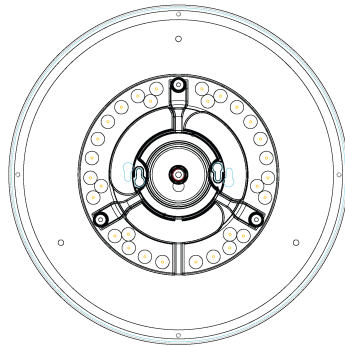

ABRA MODEL **30026FM-MB**

10" 3CCT Metal Cylinder and Frosted Glass Flushmount

ABRA Model **Snare**

UPC 00810035193345

Bottom Elevation

Front Elevation

FIXTURE MATERIAL				DIMENSIONS IN INCHES						CERTIFICATION		
Frame Material	Finishes Available	Diffuser	Finish	Fixture		Label	Location	Rating				
				Diameter	Height							
Steel	MB-Matte Black MW-Matte White BN-Brushed Nickel	Acrylic	White	10	2	cETL	Ceiling	Damp Location				

LAMPING										COMPATIBLE DIMMER'S	J-BOX TYPE	SUPPLIED
Lamp Type	Lamp qty	Wattage	Max Wattage	Base	Kelvin	CRI	Initial Lumen's	Delivered Lumen's	Voltage	CL, ELV	Octagonal	
LED	1	22w	22w	Modules	2700k, 3350k, 4000k	90	1870	1309 estimated	120v			