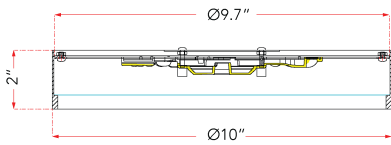

ABRA MODEL **30026FM-MB**

10" 3CCT Metal Cylinder and Frosted Glass Flushmount

ABRA Model **Snare**

UPC 00810035193345

Bottom Elevation

Front Elevation

FIXTURE MATERIAL				DIMENSIONS IN INCHES						CERTIFICATION		
Frame Material	Finishes Available	Diffuser	Finish	Fixture		Label	Location	Rating				
				Diameter	Height							
Steel	MB-Matte Black MW-Matte White BN-Brushed Nickel	Acrylic	White	10	2	cETL	Ceiling	Damp Location				