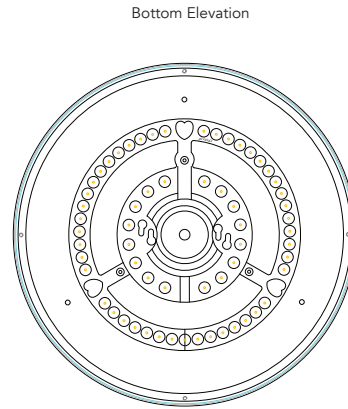

ABRA MODEL **30027FM-MB**

**14" 3CCT Metal Cylinder and Frosted Glass Flushmount**

ABRA Model **Snare**

UPC 00810035193376

FIXTURE MATERIAL				DIMENSIONS IN INCHES						CERTIFICATION												
Frame Material	Finishes Available	Diffuser	Finish	Fixture		Label	Location	Rating	LAMPING			COMPATIBLE DIMMER'S	J-BOX TYPE	SUPPLIED								
				Diameter	Height																	
Steel	MB-Matte Black MW-Matte White BN-Brushed Nickel	Acrylic	White	14	2	cETL	Ceiling	Damp Location	Lamp Type	Lamp qty	Wattage	Max Wattage	Base	Kelvin	CRI	Initial Lumen's	Delivered Lumen's	Voltage	CL, ELV	Octagonal		
									LED	1	30w	30w	Modules	2700k, 3350k, 4000k	90	2550	1785 estimated	120v	SPECIAL NOTES			