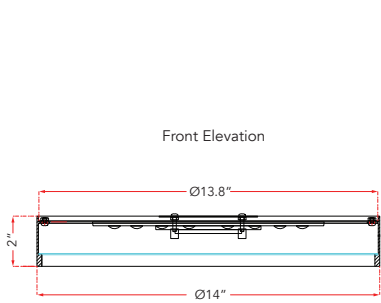

ABRA MODEL **30027FM-MB**

**14" 3CCT Metal Cylinder and Frosted Glass Flushmount**

ABRA Model **Snare**

UPC 00810035193376

FIXTURE MATERIAL				DIMENSIONS IN INCHES						CERTIFICATION												
Frame Material	Finishes Available	Diffuser	Finish	Fixture		Label	Location	Rating	LAMPING			COMPATIBLE DIMMER'S	J-BOX TYPE	SUPPLIED								
				Diameter	Height																	
Steel	MB-Matte Black MW-Matte White BN-Brushed Nickel	Acrylic	White	14	2	cETL	Ceiling	Damp Location	Lamp Type	Lamp qty	Wattage	Max Wattage	Base	Kelvin	CRI	Initial Lumen's	Delivered Lumen's	Voltage	CL, ELV	Octagonal		
									LED	1	30w	30w	Modules	2700k, 3350k, 4000k	90	2550	1785 estimated	120v	SPECIAL NOTES			