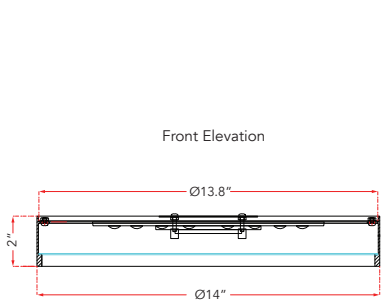

ABRA MODEL **30027FM-MW**

14" 3CCT Metal Cylinder and Frosted Glass Flushmount

ABRA Model **Snare**

UPC 00810035193383

Bottom Elevation

FIXTURE MATERIAL

Frame Material	Finishes Available	Diffuser	Finish
Steel	MW-Matte White BN-Brushed Nickel MB-Matte Black	Acrylic	White

DIMENSIONS IN INCHES

Fixture	
Diameter	Height
14	2

CERTIFICATION

Label	Location	Rating
cETL	Ceiling	Damp Location

LAMPING

Lamp Type	Lamp qty	Wattage	Max Watt- age	Base	Kelvin	CRI	Initial Lumen's	Delivered Lumen's	Voltage
LED	1	30w	30w	Modules	2700k, 3350k, 4000k	90	2550	1785 estimated	120v

**COMPATIBLE DIM-
MER'S**

CL, ELV

J-BOX TYPE

Octagonal

SUPPLIED

--

SPECIAL NOTES

--