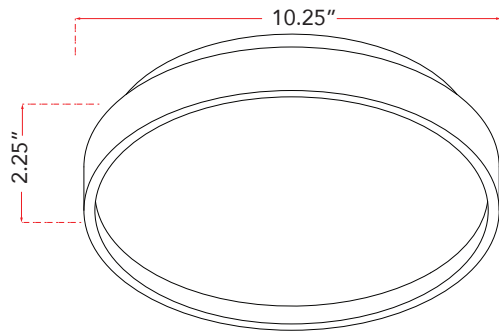

**ABRA MODEL** 30051FM-BL  
**FAMILY NAME** Tambourine

**10" Low Profile Flushmount with Soft Uplight**  
**UPC 00810035192119**

FIXTURE MATERIAL			
Frame Material	Finishes Available	Diffuser Type	Diffuser Finish
Acrylic	BL-Black WH-White	Acrylic	Frosted

DIMENSIONS IN INCHES			
Fixture			Mounting Plate
Diameter	Height	o.a.h	Diameter
10.25	2.25	5	8

CERTIFICATION		
Label	Location	Rating
cETLus	Ceiling	Damp Location

LAMPING									
Lamp Type	Lamp qty	Wattage	Max Wattage	Base	Kelvin	CRI	Initial Lumen's	Delivered Lumen's	Voltage
LED	1	15w	15w	Module	3000k	90	1275	893 estimated	120v

COMPATIBLE DIMMER'S
CL, ELV

J-BOX TYPE
4 x 4 Octagonal

SUPPLIED

SPECIAL NOTES	

<b>Project Name</b>			
<b>Date</b>		<b>Type</b>	